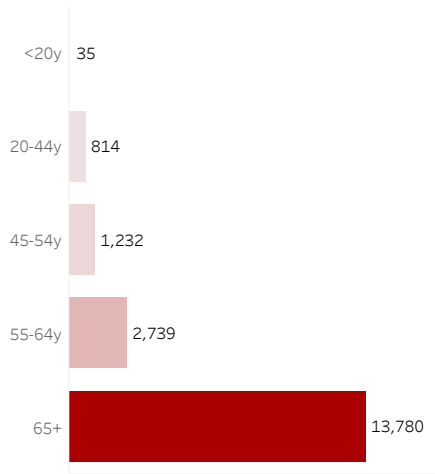

COVID-19 Deaths (total)

18,600

New COVID-19 Deaths Reported Today

0

Hover over the icon to get more information on the data in this dashboard.

COVID-19 Deaths by County

Data will not be shown for counties with fewer than three deaths.

© Mapbox © OSM

COVID-19 Deaths by Date of Death

Recent deaths may not be reported yet. Cases missing the date of death are excluded from the graph above, but are included in all other numbers.

COVID-19 Deaths by Gender

COVID-19 Deaths by Age Group

COVID-19 Deaths by Race/Ethnicity

Date Updated: 8/23/2021