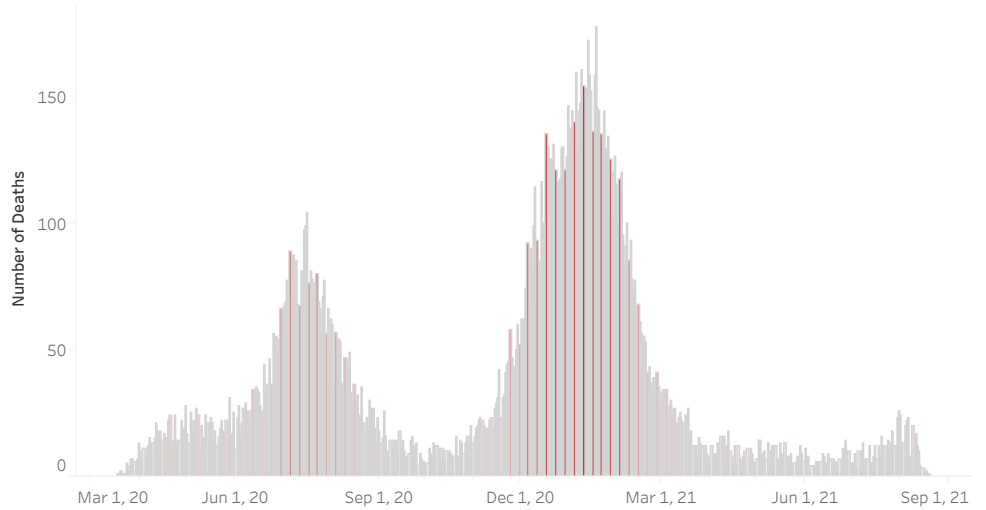

COVID-19 Deaths (total)

18,600

New COVID-19 Deaths Reported Today

0

Hover over the icon to get more information on the data in this dashboard.

COVID-19 Deaths by County

Data will not be shown for counties with fewer than three deaths.

© Mapbox © OSM

COVID-19 Deaths by Date of Death

Recent deaths may not be reported yet. Cases missing the date of death are excluded from the graph above, but are included in all other numbers.

COVID-19 Deaths by Gender