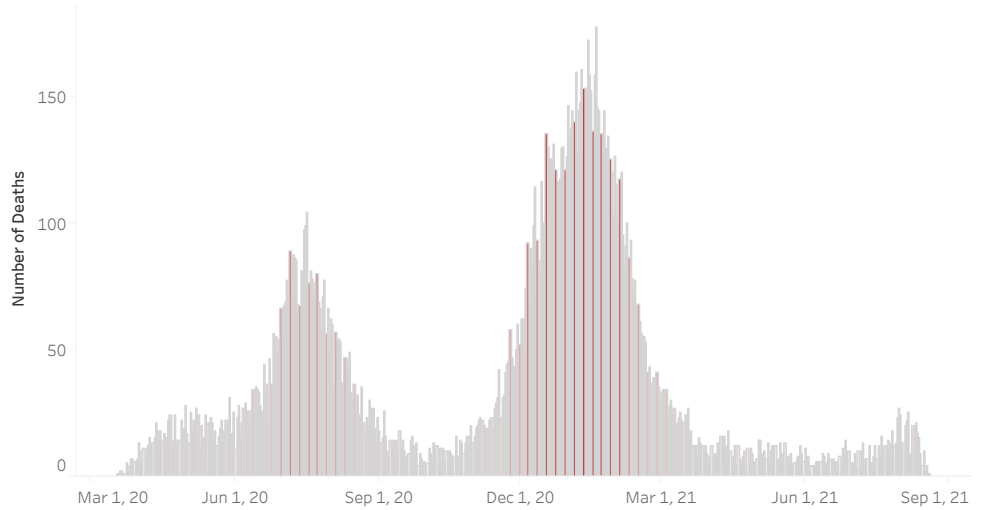

COVID-19 Deaths by Date of Death

Recent deaths may not be reported yet. Cases missing the date of death are excluded from the graph above, but are included in all other numbers.