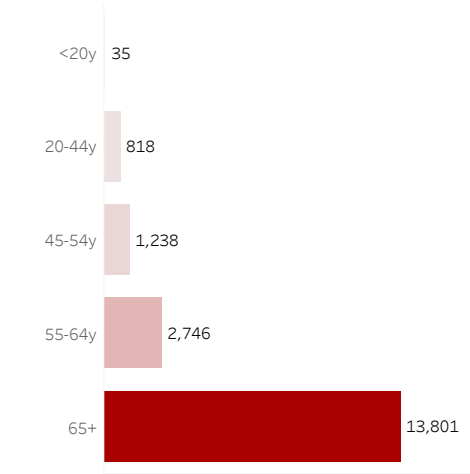

COVID-19 Deaths by Age Group