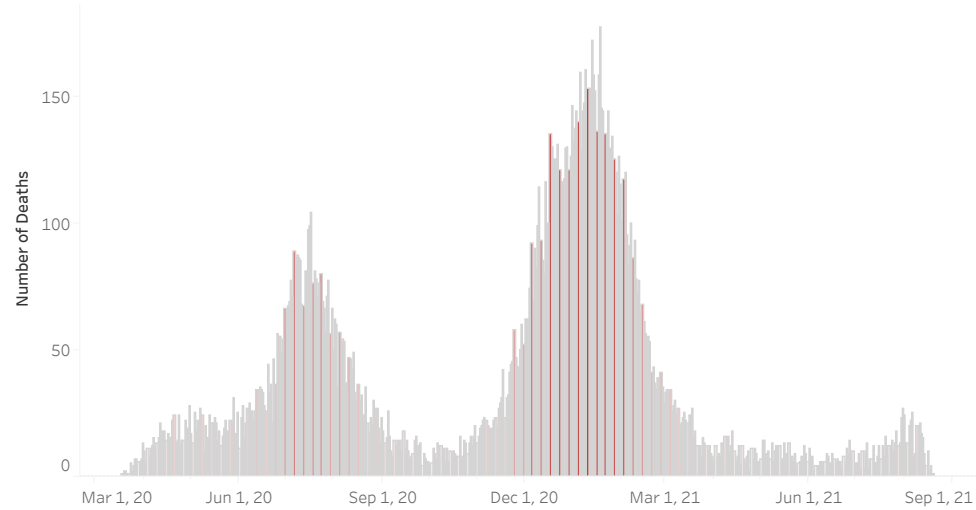

COVID-19 Deaths (total)

18,638

New COVID-19 Deaths Reported Today

38

Hover over the icon to get more information on the data in this dashboard.

COVID-19 Deaths by County

Data will not be shown for counties with fewer than three deaths.

© Mapbox © OSM

COVID-19 Deaths by Date of Death

Recent deaths may not be reported yet. Cases missing the date of death are excluded from the graph above, but are included in all other numbers.

COVID-19 Deaths by Gender