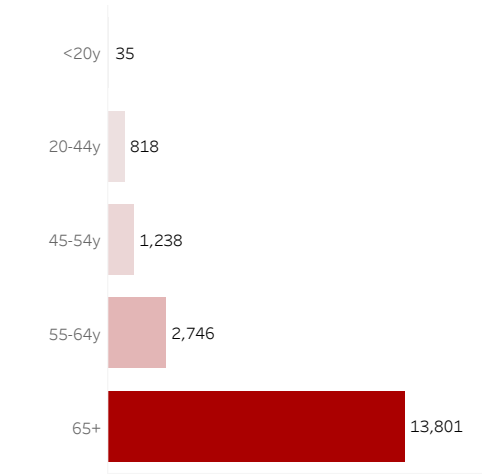

COVID-19 Deaths (total)

18,638

New COVID-19 Deaths Reported Today

38

Hover over the icon to get more information on the data in this dashboard.

COVID-19 Deaths by County

Data will not be shown for counties with fewer than three deaths.

© Mapbox © OSM

COVID-19 Deaths by Date of Death

Recent deaths may not be reported yet. Cases missing the date of death are excluded from the graph above, but are included in all other numbers.

COVID-19 Deaths by Gender

COVID-19 Deaths by Age Group

COVID-19 Deaths by Race/Ethnicity

Date Updated: 8/24/2021