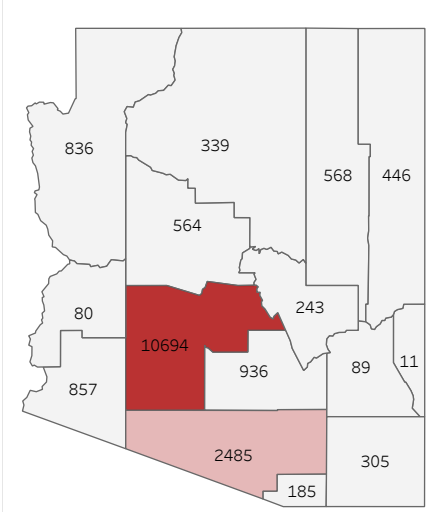

COVID-19 Deaths (total)

18,638

New COVID-19 Deaths Reported Today

38

Hover over the icon to get more information on the data in this dashboard.

COVID-19 Deaths by County

Data will not be shown for counties with fewer than three deaths.

© Mapbox © OSM

COVID-19 Deaths by Date of Death

Recent deaths may not be reported yet. Cases missing the date of death are excluded from the graph above, but are included in all other numbers.

COVID-19 Deaths by Gender

COVID-19 Deaths by Age Group

COVID-19 Deaths by Race/Ethnicity

Date Updated: 8/24/2021