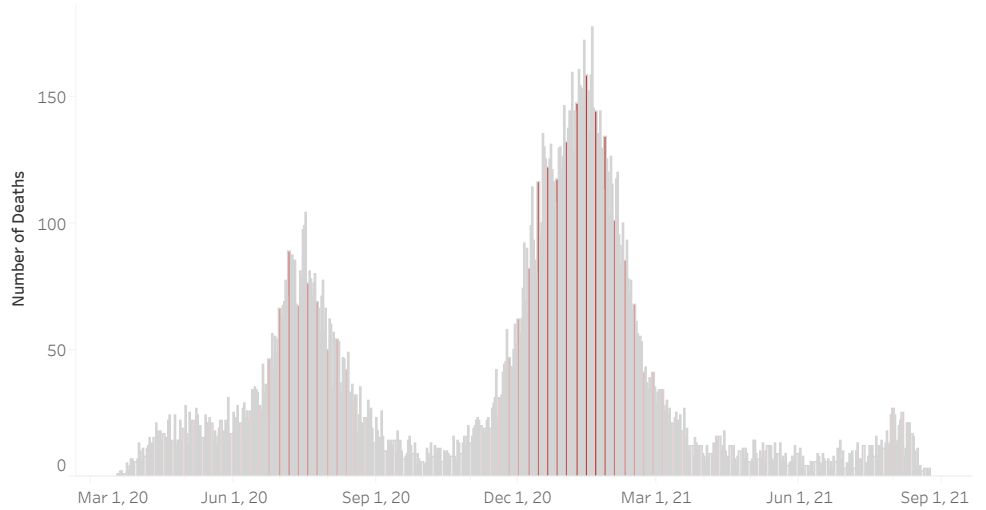

COVID-19 Deaths by Date of Death

Recent deaths may not be reported yet. Cases missing the date of death are excluded from the graph above, but are included in all other numbers.