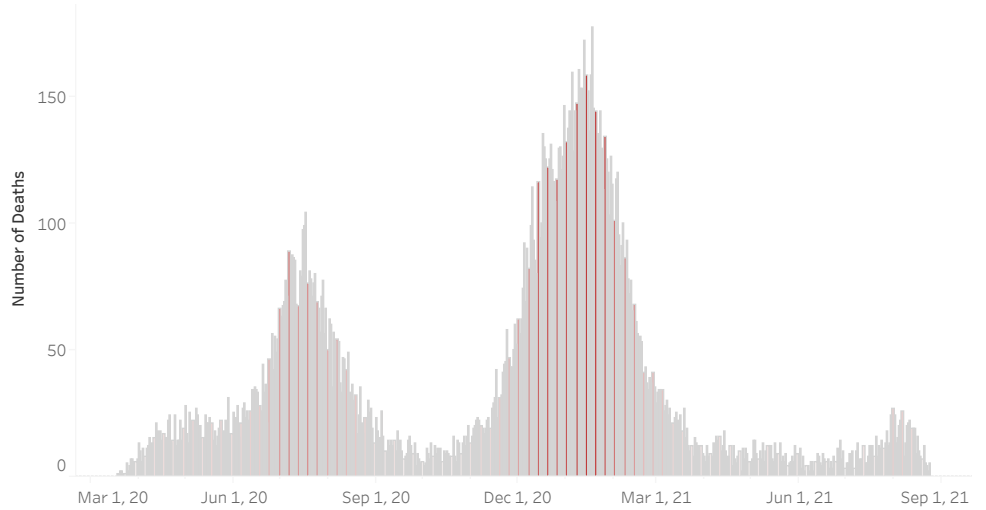

COVID-19 Deaths by Date of Death

Recent deaths may not be reported yet. Cases missing the date of death are excluded from the graph above, but are included in all other numbers.