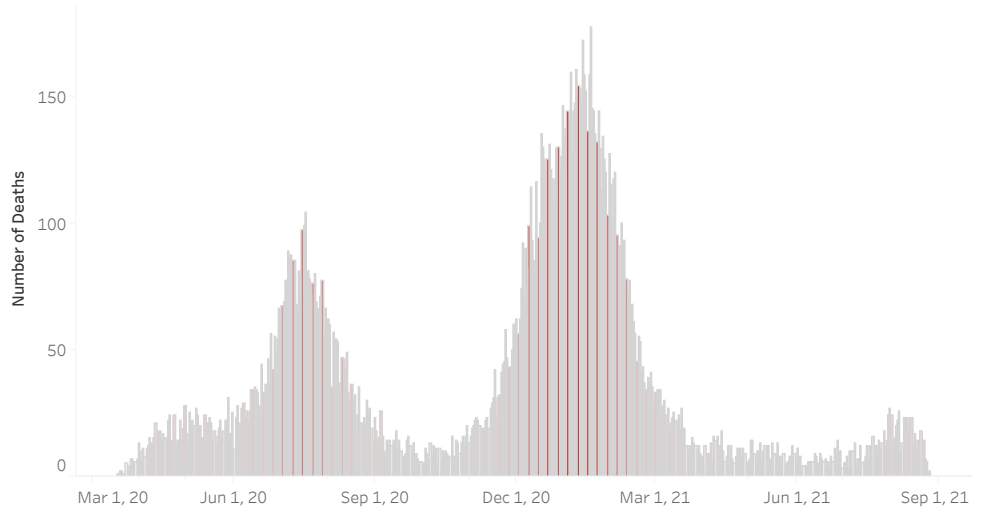

COVID-19 Deaths by Date of Death

Recent deaths may not be reported yet. Cases missing the date of death are excluded from the graph above, but are included in all other numbers.