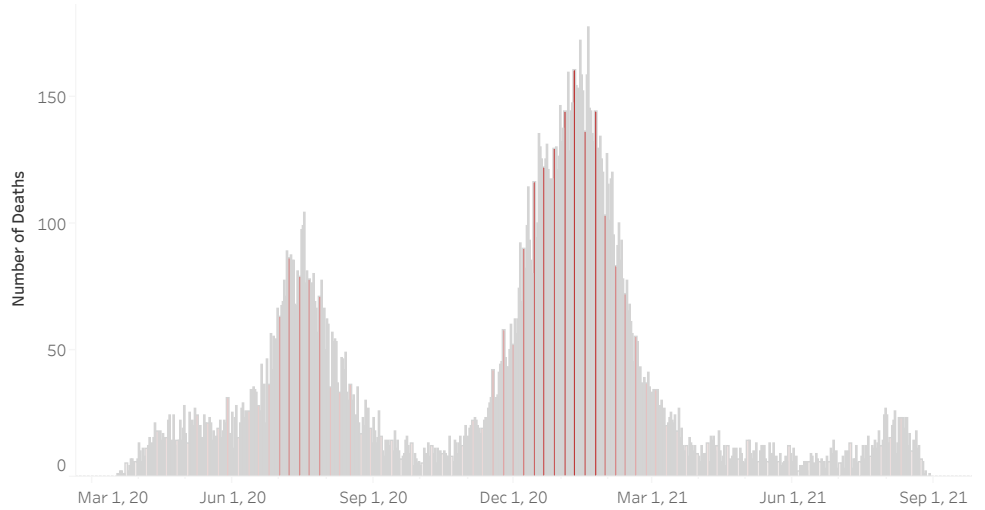

COVID-19 Deaths by Date of Death

Recent deaths may not be reported yet. Cases missing the date of death are excluded from the graph above, but are included in all other numbers.