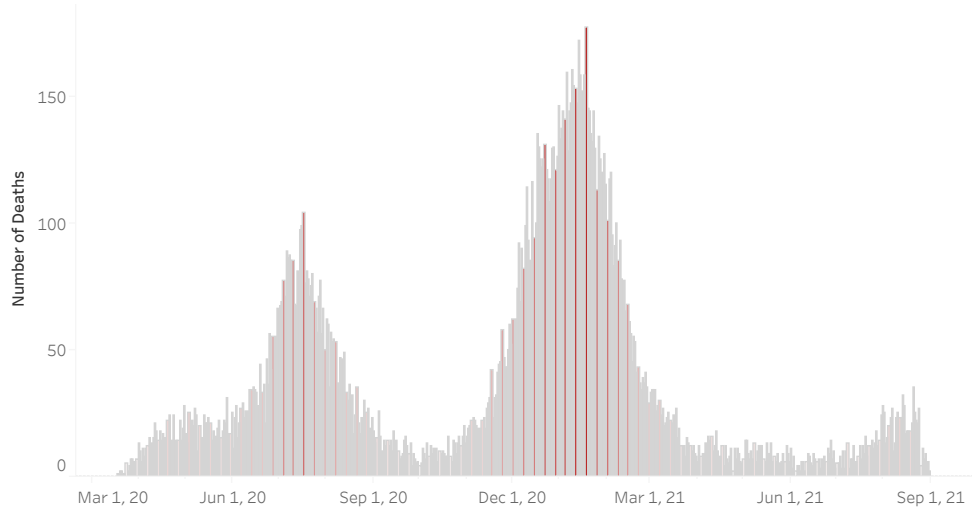

COVID-19 Deaths by Date of Death

Recent deaths may not be reported yet. Cases missing the date of death are excluded from the graph above, but are included in all other numbers.