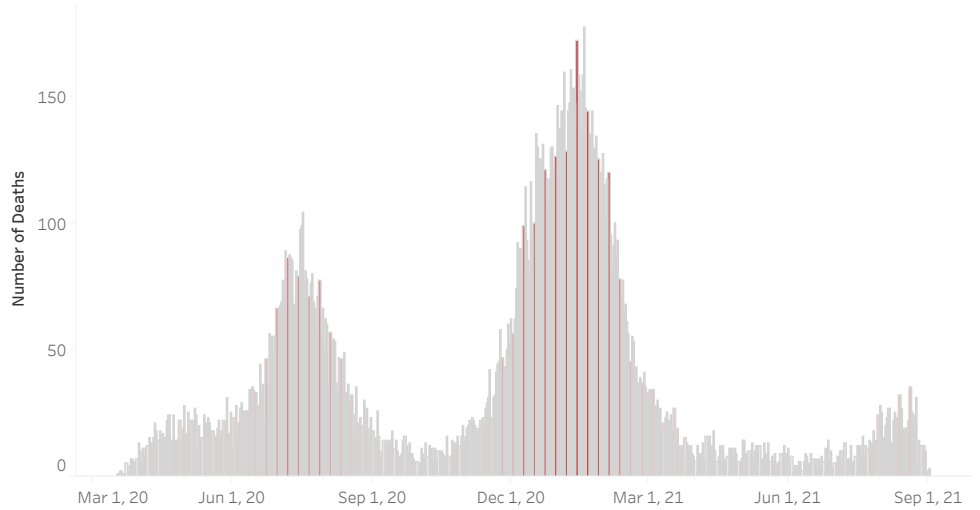

COVID-19 Deaths by Date of Death

Recent deaths may not be reported yet. Cases missing the date of death are excluded from the graph above, but are included in all other numbers.