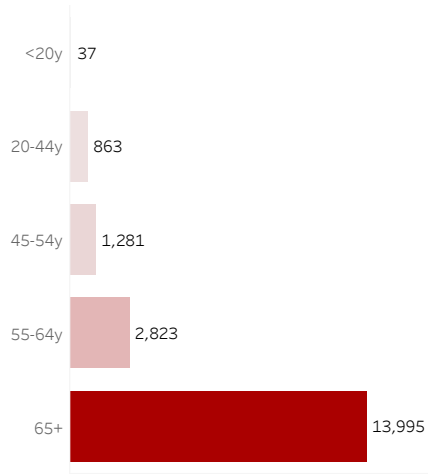

COVID-19 Deaths (total)

18,999

New COVID-19 Deaths Reported Today

1

Hover over the icon to get more information on the data in this dashboard.

COVID-19 Deaths by County

Data will not be shown for counties with fewer than three deaths.

COVID-19 Deaths by Date of Death

Recent deaths may not be reported yet. Cases missing the date of death are excluded from the graph above, but are included in all other numbers.

COVID-19 Deaths by Gender

COVID-19 Deaths by Age Group

COVID-19 Deaths by Race/Ethnicity

Date Updated: 9/6/2021