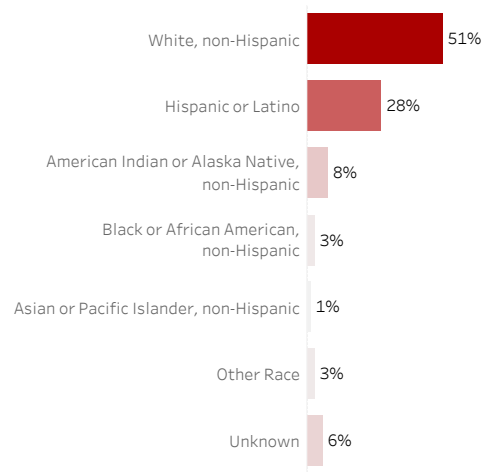

COVID-19 Deaths by Date of Death

Recent deaths may not be reported yet. Cases missing the date of death are excluded from the graph above, but are included in all other numbers.

COVID-19 Deaths by Gender

COVID-19 Deaths by Age Group

COVID-19 Deaths by Race/Ethnicity

Date Updated: 9/6/2021