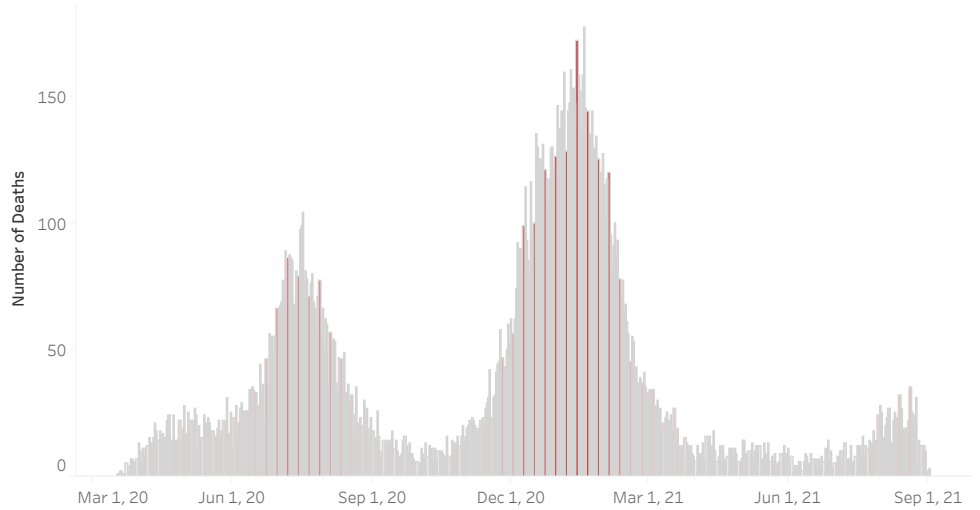

COVID-19 Deaths (total)

18,999

New COVID-19 Deaths Reported Today

1

Hover over the icon to get more information on the data in this dashboard.

COVID-19 Deaths by County

Data will not be shown for counties with fewer than three deaths.

COVID-19 Deaths by Date of Death

Recent deaths may not be reported yet. Cases missing the date of death are excluded from the graph above, but are included in all other numbers.

COVID-19 Deaths by Gender