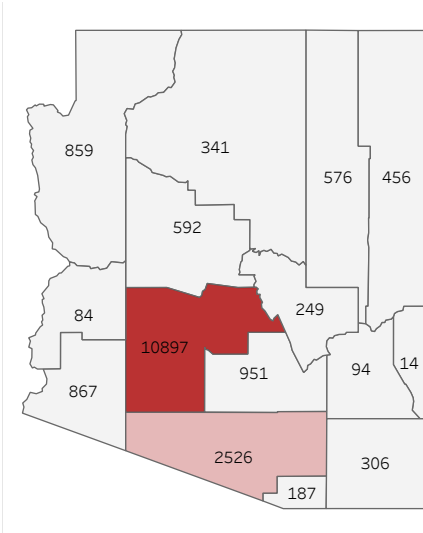

COVID-19 Deaths (total)

18,999

New COVID-19 Deaths Reported Today

1

Hover over the icon to get more information on the data in this dashboard.

COVID-19 Deaths by County

Data will not be shown for counties with fewer than three deaths.

COVID-19 Deaths by Date of Death

Recent deaths may not be reported yet. Cases missing the date of death are excluded from the graph above, but are included in all other numbers.

COVID-19 Deaths by Gender

COVID-19 Deaths by Age Group

COVID-19 Deaths by Race/Ethnicity

Date Updated: 9/6/2021