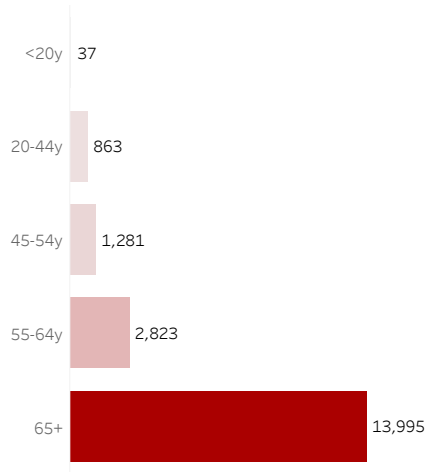

COVID-19 Deaths (total)

18,999

New COVID-19 Deaths Reported Today

1

Hover over the icon to get more information on the data in this dashboard.

COVID-19 Deaths by County

Data will not be shown for counties with fewer than three deaths.

COVID-19 Deaths by Date of Death

Recent deaths may not be reported yet. Cases missing the date of death are excluded from the graph above, but are included in all other numbers.

COVID-19 Deaths by Gender

COVID-19 Deaths by Age Group

COVID-19 Deaths by Race/Ethnicity

Date Updated: 9/6/2021