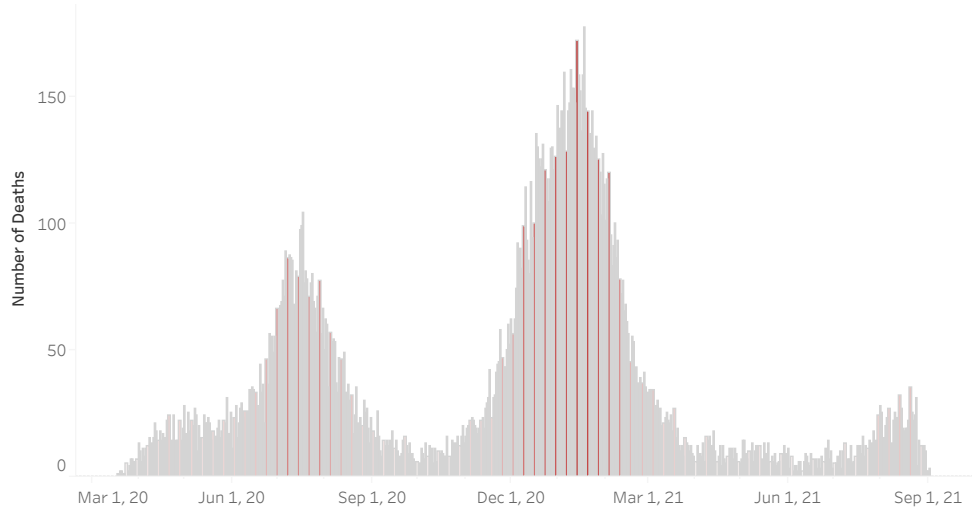

COVID-19 Deaths (total)

18,999

New COVID-19 Deaths Reported Today

1

Hover over the icon to get more information on the data in this dashboard.

COVID-19 Deaths by County

Data will not be shown for counties with fewer than three deaths.

COVID-19 Deaths by Date of Death

Recent deaths may not be reported yet. Cases missing the date of death are excluded from the graph above, but are included in all other numbers.

COVID-19 Deaths by Gender