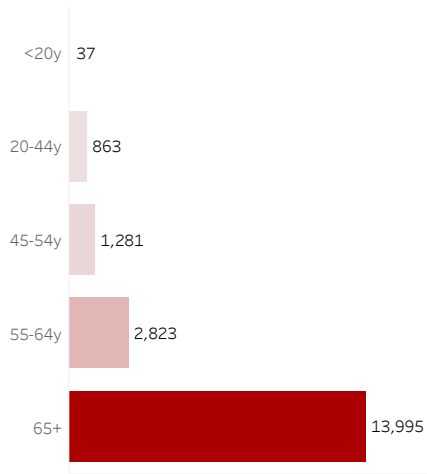

COVID-19 Deaths (total)

18,999

New COVID-19 Deaths Reported Today

1

Hover over the icon to get more information on the data in this dashboard.

COVID-19 Deaths by County

Data will not be shown for counties with fewer than three deaths.

COVID-19 Deaths by Date of Death

Recent deaths may not be reported yet. Cases missing the date of death are excluded from the graph above, but are included in all other numbers.

COVID-19 Deaths by Gender

COVID-19 Deaths by Age Group

COVID-19 Deaths by Race/Ethnicity

Date Updated: 9/6/2021