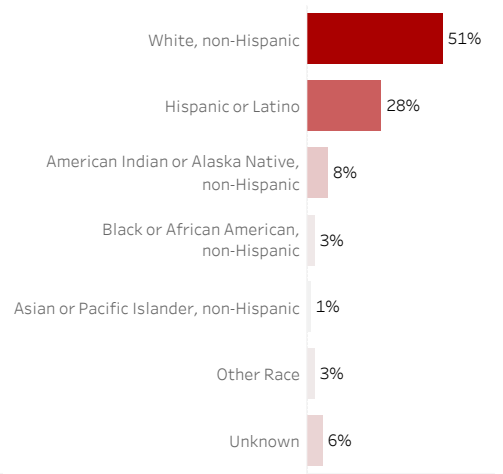

COVID-19 Deaths by Date of Death

Recent deaths may not be reported yet. Cases missing the date of death are excluded from the graph above, but are included in all other numbers.

COVID-19 Deaths by Gender

COVID-19 Deaths by Age Group

COVID-19 Deaths by Race/Ethnicity

Date Updated: 9/6/2021