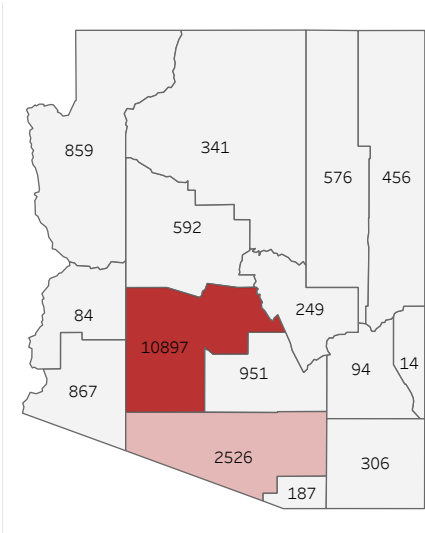

COVID-19 Deaths (total)

18,999

New COVID-19 Deaths Reported Today

1

Hover over the icon to get more information on the data in this dashboard.

COVID-19 Deaths by County

Data will not be shown for counties with fewer than three deaths.

COVID-19 Deaths by Date of Death

Recent deaths may not be reported yet. Cases missing the date of death are excluded from the graph above, but are included in all other numbers.

COVID-19 Deaths by Gender

COVID-19 Deaths by Age Group

COVID-19 Deaths by Race/Ethnicity

Date Updated: 9/6/2021