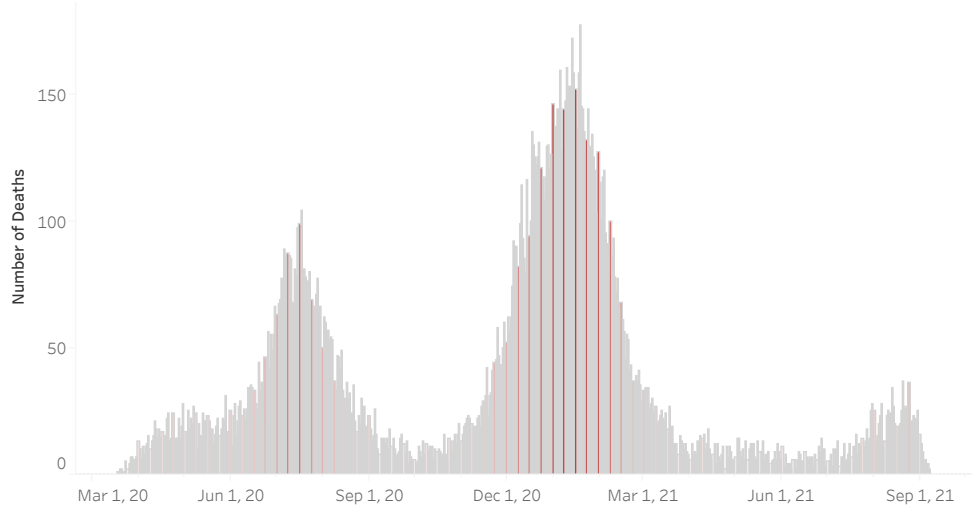

COVID-19 Deaths by Date of Death

Recent deaths may not be reported yet. Cases missing the date of death are excluded from the graph above, but are included in all other numbers.