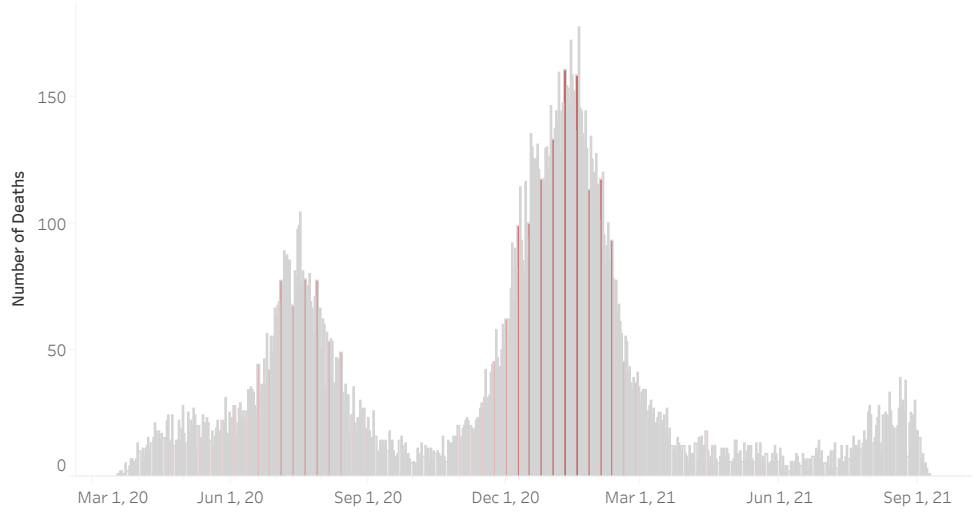

COVID-19 Deaths by Date of Death

Recent deaths may not be reported yet. Cases missing the date of death are excluded from the graph above, but are included in all other numbers.