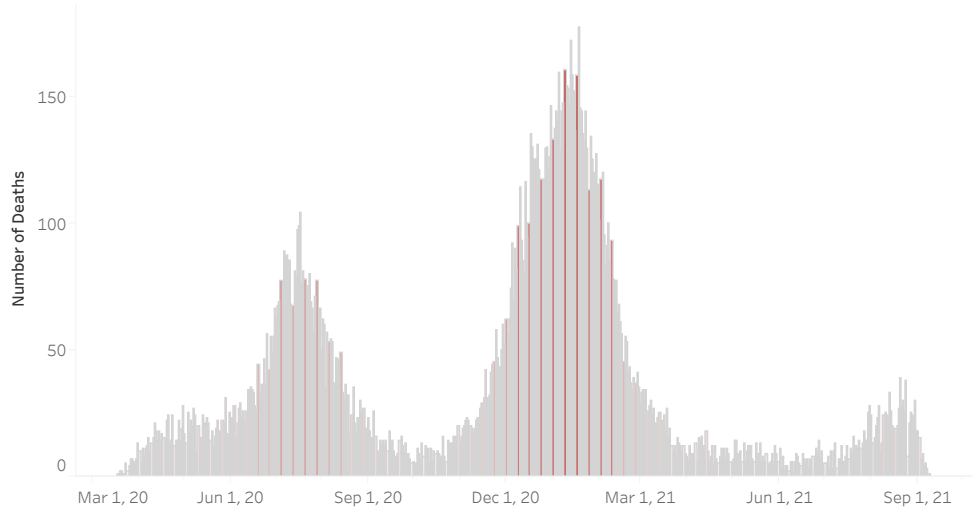

COVID-19 Deaths by Date of Death

Recent deaths may not be reported yet. Cases missing the date of death are excluded from the graph above, but are included in all other numbers.