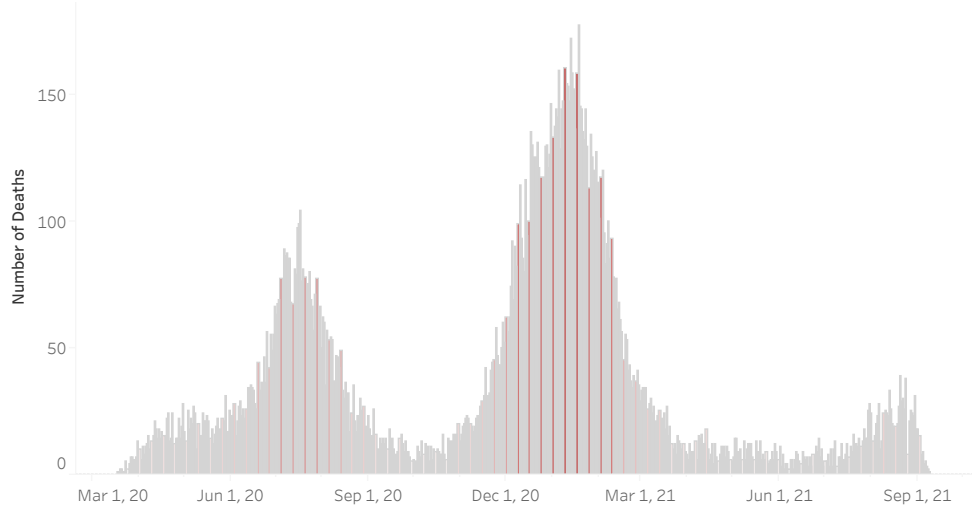

COVID-19 Deaths by Date of Death

Recent deaths may not be reported yet. Cases missing the date of death are excluded from the graph above, but are included in all other numbers.