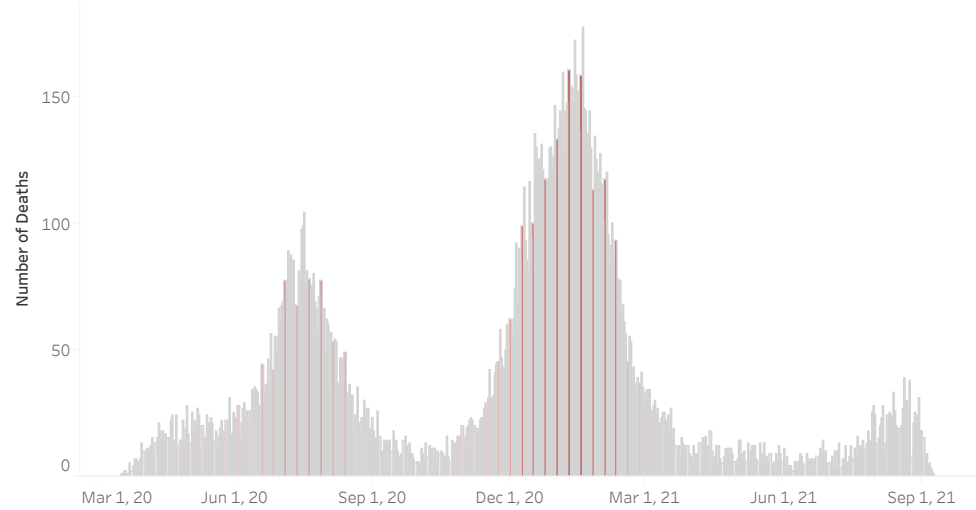

Hover over the icon to get more information on the data in this dashboard.

COVID-19 Deaths by County

Data will not be shown for counties with fewer than three deaths.

COVID-19 Deaths by Date of Death

Recent deaths may not be reported yet. Cases missing the date of death are excluded from the graph above, but are included in all other numbers.

COVID-19 Deaths by Gender

COVID-19 Deaths by Age Group

COVID-19 Deaths by Race/Ethnicity

Date Updated: 9/13/2021