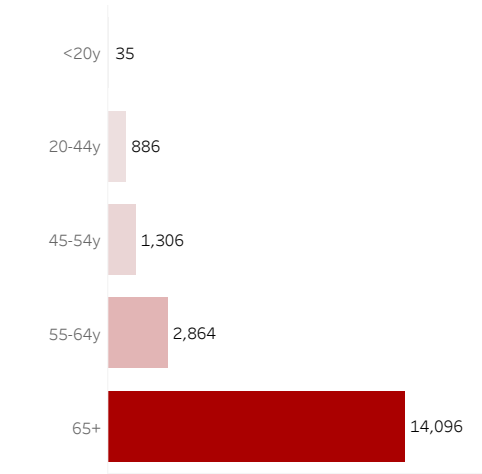

Hover over the icon to get more information on the data in this dashboard.

COVID-19 Deaths by County

Data will not be shown for counties with fewer than three deaths.

COVID-19 Deaths by Date of Death

Recent deaths may not be reported yet. Cases missing the date of death are excluded from the graph above, but are included in all other numbers.

COVID-19 Deaths by Gender

COVID-19 Deaths by Age Group

COVID-19 Deaths by Race/Ethnicity

Date Updated: 9/13/2021