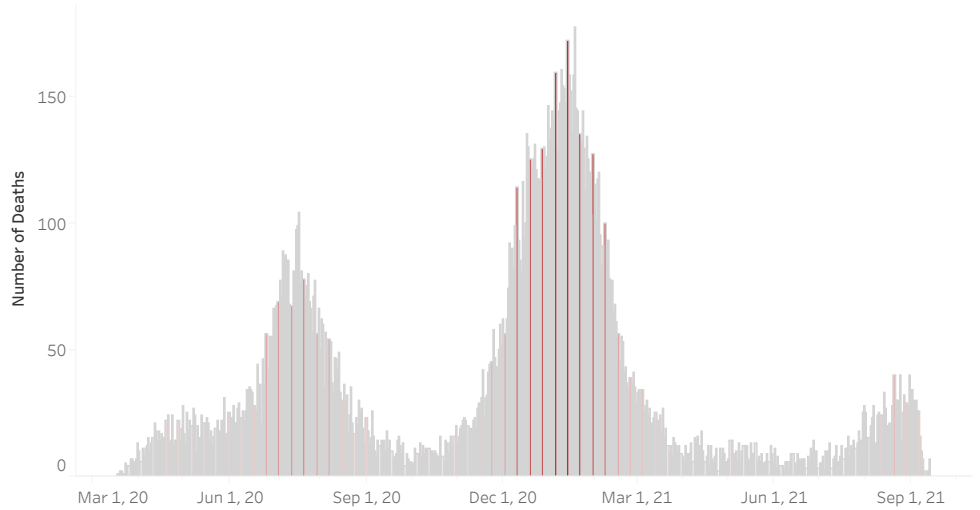

COVID-19 Deaths (total)

19,360

New COVID-19 Deaths Reported Today

27

Hover over the icon to get more information on the data in this dashboard.

COVID-19 Deaths by County

Data will not be shown for counties with fewer than three deaths.

COVID-19 Deaths by Date of Death

Recent deaths may not be reported yet. Cases missing the date of death are excluded from the graph above, but are included in all other numbers.

COVID-19 Deaths by Gender