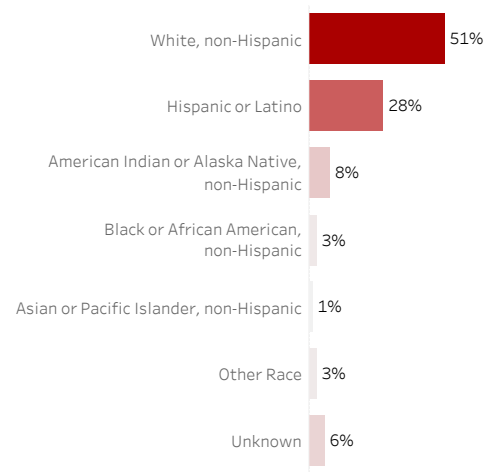

COVID-19 Deaths by Date of Death

Recent deaths may not be reported yet. Cases missing the date of death are excluded from the graph above, but are included in all other numbers.

COVID-19 Deaths by Gender

COVID-19 Deaths by Age Group

COVID-19 Deaths by Race/Ethnicity

Date Updated: 9/16/2021