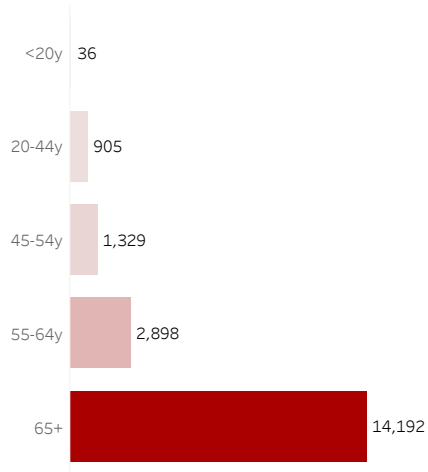

COVID-19 Deaths (total)

19,360

New COVID-19 Deaths Reported Today

27

Hover over the icon to get more information on the data in this dashboard.

COVID-19 Deaths by County

Data will not be shown for counties with fewer than three deaths.

COVID-19 Deaths by Date of Death

Recent deaths may not be reported yet. Cases missing the date of death are excluded from the graph above, but are included in all other numbers.

COVID-19 Deaths by Gender

COVID-19 Deaths by Age Group

COVID-19 Deaths by Race/Ethnicity

Date Updated: 9/16/2021