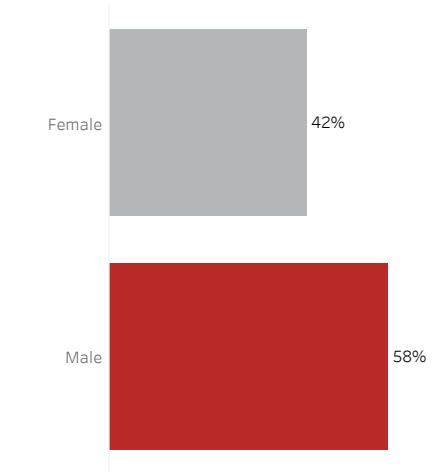

COVID-19 Deaths by Gender