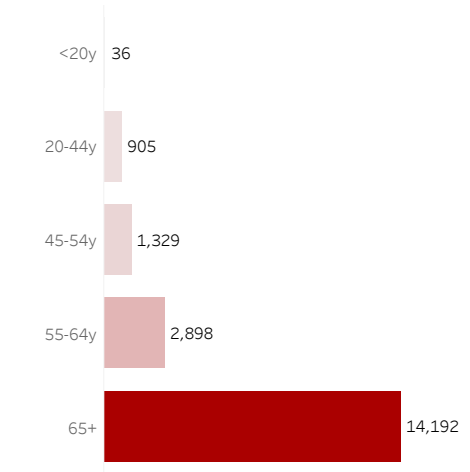

COVID-19 Deaths (total)

19,360

New COVID-19 Deaths Reported Today

27

Hover over the icon to get more information on the data in this dashboard.

COVID-19 Deaths by County

Data will not be shown for counties with fewer than three deaths.

COVID-19 Deaths by Date of Death

Recent deaths may not be reported yet. Cases missing the date of death are excluded from the graph above, but are included in all other numbers.

COVID-19 Deaths by Gender

COVID-19 Deaths by Age Group

COVID-19 Deaths by Race/Ethnicity

Date Updated: 9/16/2021