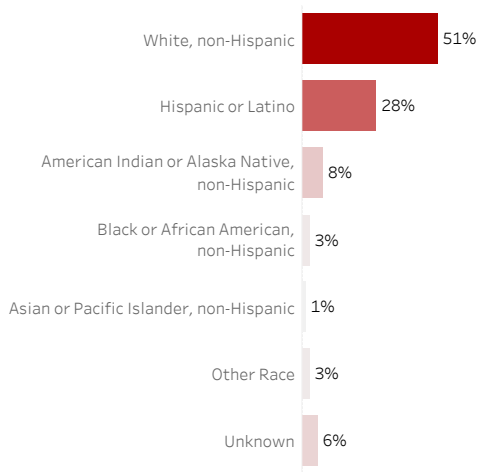

COVID-19 Deaths by Date of Death

Recent deaths may not be reported yet. Cases missing the date of death are excluded from the graph above, but are included in all other numbers.

COVID-19 Deaths by Gender

COVID-19 Deaths by Age Group

COVID-19 Deaths by Race/Ethnicity

Date Updated: 9/16/2021