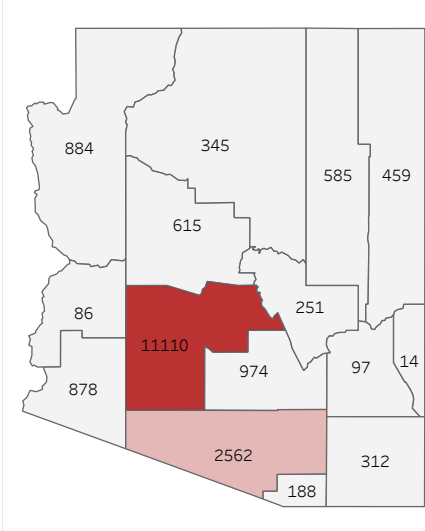

COVID-19 Deaths (total)

19,360

New COVID-19 Deaths Reported Today

27

Hover over the icon to get more information on the data in this dashboard.

COVID-19 Deaths by County

Data will not be shown for counties with fewer than three deaths.

COVID-19 Deaths by Date of Death

Recent deaths may not be reported yet. Cases missing the date of death are excluded from the graph above, but are included in all other numbers.

COVID-19 Deaths by Gender

COVID-19 Deaths by Age Group

COVID-19 Deaths by Race/Ethnicity

Date Updated: 9/16/2021