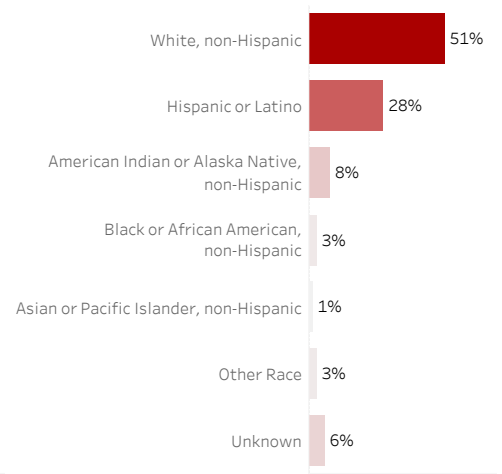

COVID-19 Deaths by Date of Death

Recent deaths may not be reported yet. Cases missing the date of death are excluded from the graph above, but are included in all other numbers.

COVID-19 Deaths by Gender

COVID-19 Deaths by Age Group

COVID-19 Deaths by Race/Ethnicity

Date Updated: 9/16/2021