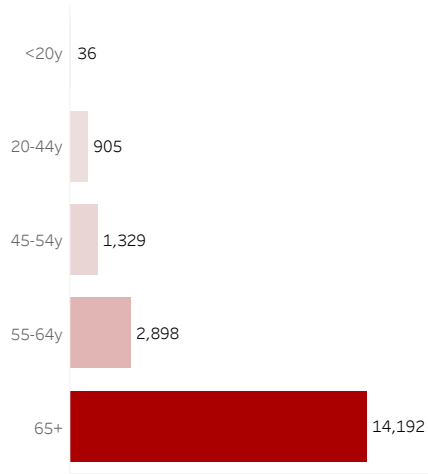

COVID-19 Deaths (total)

19,360

New COVID-19 Deaths Reported Today

27

Hover over the icon to get more information on the data in this dashboard.

COVID-19 Deaths by County

Data will not be shown for counties with fewer than three deaths.

COVID-19 Deaths by Date of Death

Recent deaths may not be reported yet. Cases missing the date of death are excluded from the graph above, but are included in all other numbers.

COVID-19 Deaths by Gender

COVID-19 Deaths by Age Group

COVID-19 Deaths by Race/Ethnicity

Date Updated: 9/16/2021