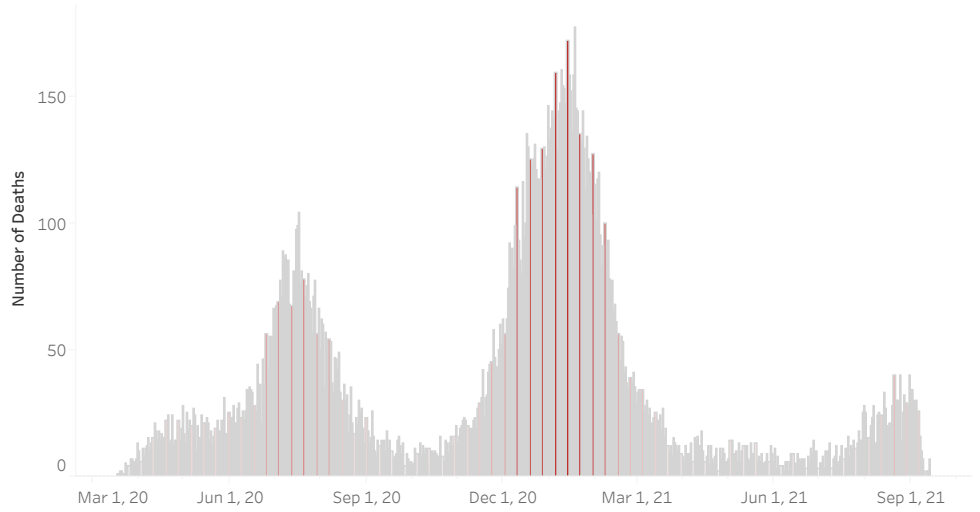

COVID-19 Deaths by Date of Death

Recent deaths may not be reported yet. Cases missing the date of death are excluded from the graph above, but are included in all other numbers.