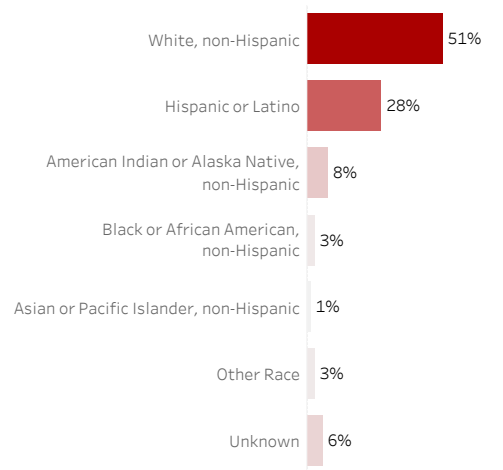

COVID-19 Deaths by Date of Death

Recent deaths may not be reported yet. Cases missing the date of death are excluded from the graph above, but are included in all other numbers.

COVID-19 Deaths by Gender

COVID-19 Deaths by Age Group

COVID-19 Deaths by Race/Ethnicity

Date Updated: 9/16/2021