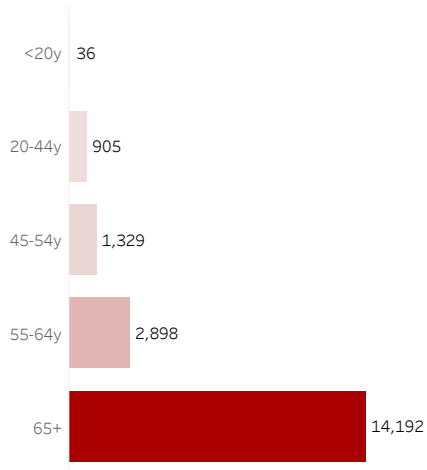

COVID-19 Deaths (total)

19,360

New COVID-19 Deaths Reported Today

27

Hover over the icon to get more information on the data in this dashboard.

COVID-19 Deaths by County

Data will not be shown for counties with fewer than three deaths.

COVID-19 Deaths by Date of Death

Recent deaths may not be reported yet. Cases missing the date of death are excluded from the graph above, but are included in all other numbers.

COVID-19 Deaths by Gender

COVID-19 Deaths by Age Group

COVID-19 Deaths by Race/Ethnicity

Date Updated: 9/16/2021