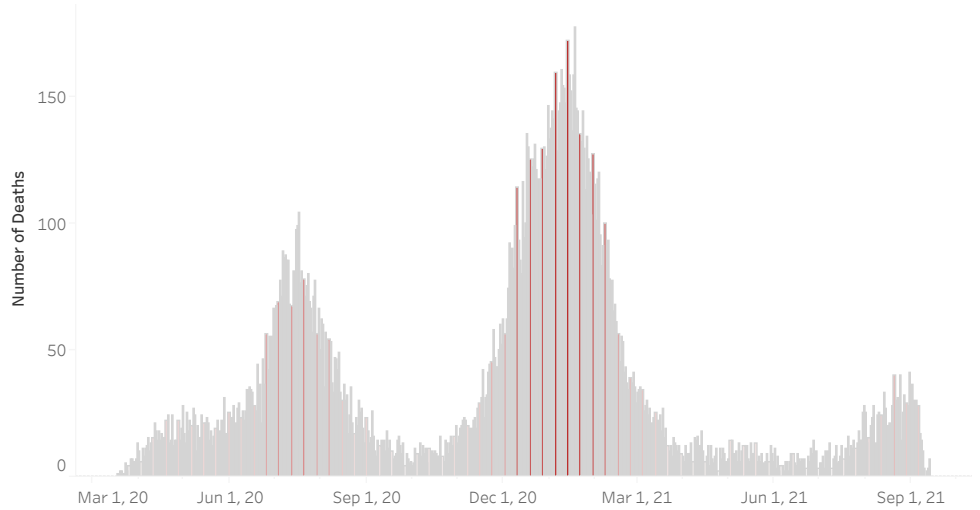

COVID-19 Deaths by Date of Death

Recent deaths may not be reported yet. Cases missing the date of death are excluded from the graph above, but are included in all other numbers.