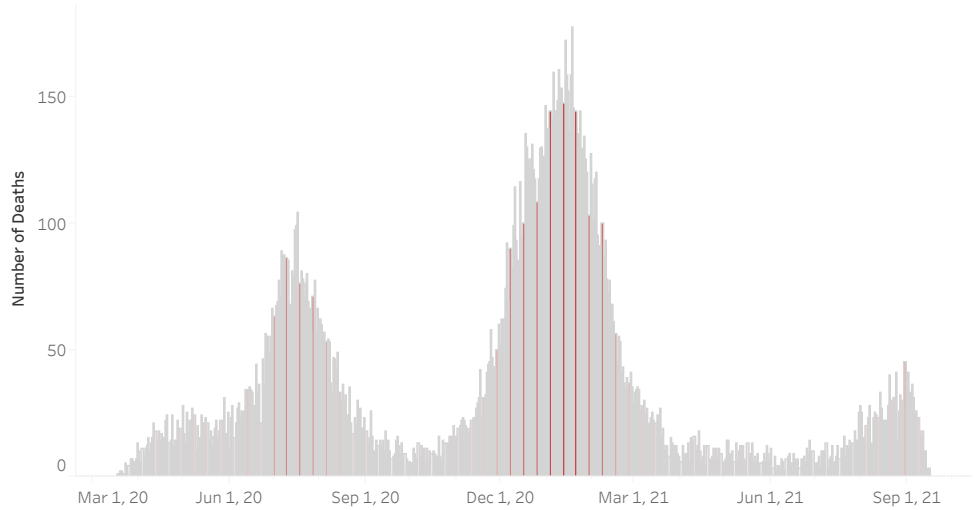

COVID-19 Deaths by Date of Death

Recent deaths may not be reported yet. Cases missing the date of death are excluded from the graph above, but are included in all other numbers.