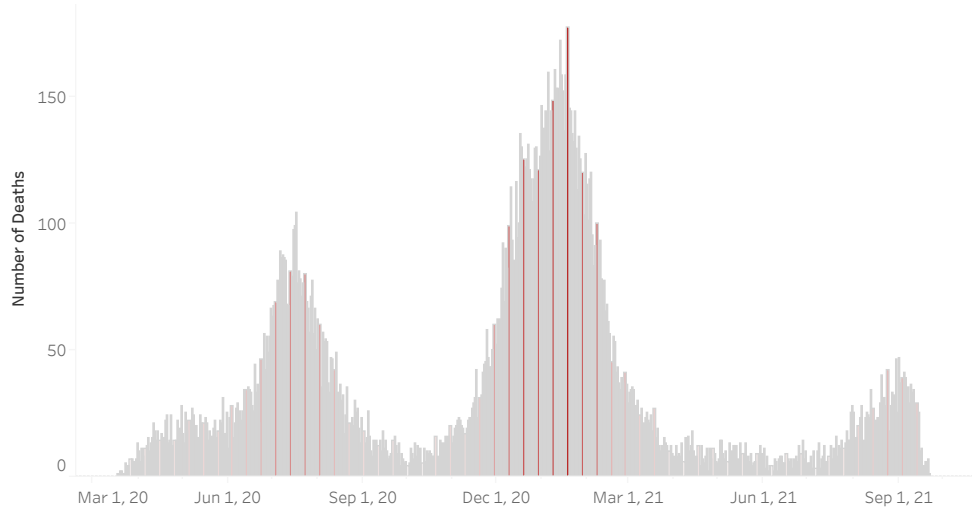

COVID-19 Deaths by Date of Death

Recent deaths may not be reported yet. Cases missing the date of death are excluded from the graph above, but are included in all other numbers.