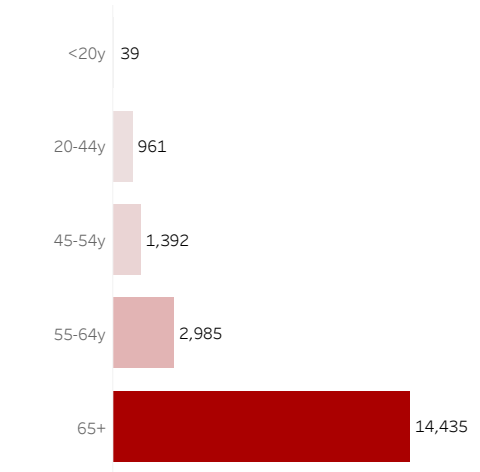

COVID-19 Deaths (total)

19,812

New COVID-19 Deaths Reported Today

6

Hover over the icon to get more information on the data in this dashboard.

COVID-19 Deaths by County

Data will not be shown for counties with fewer than three deaths.

COVID-19 Deaths by Date of Death

Recent deaths may not be reported yet. Cases missing the date of death are excluded from the graph above, but are included in all other numbers.

COVID-19 Deaths by Gender

COVID-19 Deaths by Age Group

COVID-19 Deaths by Race/Ethnicity

Date Updated: 9/26/2021