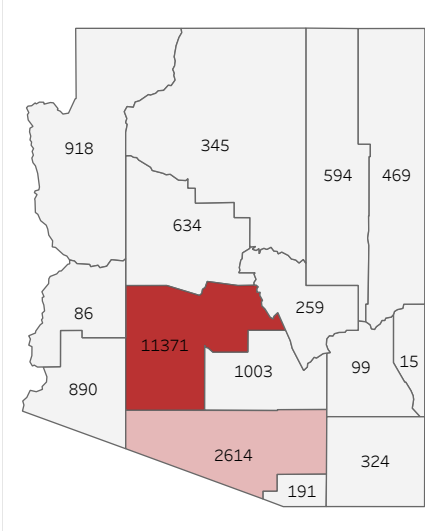

COVID-19 Deaths (total)

19,812

New COVID-19 Deaths Reported Today

6

Hover over the icon to get more information on the data in this dashboard.

COVID-19 Deaths by County

Data will not be shown for counties with fewer than three deaths.

COVID-19 Deaths by Date of Death

Recent deaths may not be reported yet. Cases missing the date of death are excluded from the graph above, but are included in all other numbers.

COVID-19 Deaths by Gender

COVID-19 Deaths by Age Group

COVID-19 Deaths by Race/Ethnicity

Date Updated: 9/26/2021