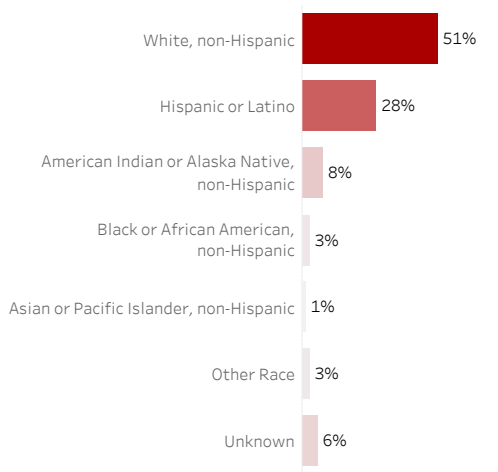

COVID-19 Deaths by Date of Death

Recent deaths may not be reported yet. Cases missing the date of death are excluded from the graph above, but are included in all other numbers.

COVID-19 Deaths by Gender

COVID-19 Deaths by Age Group

COVID-19 Deaths by Race/Ethnicity

Date Updated: 9/26/2021