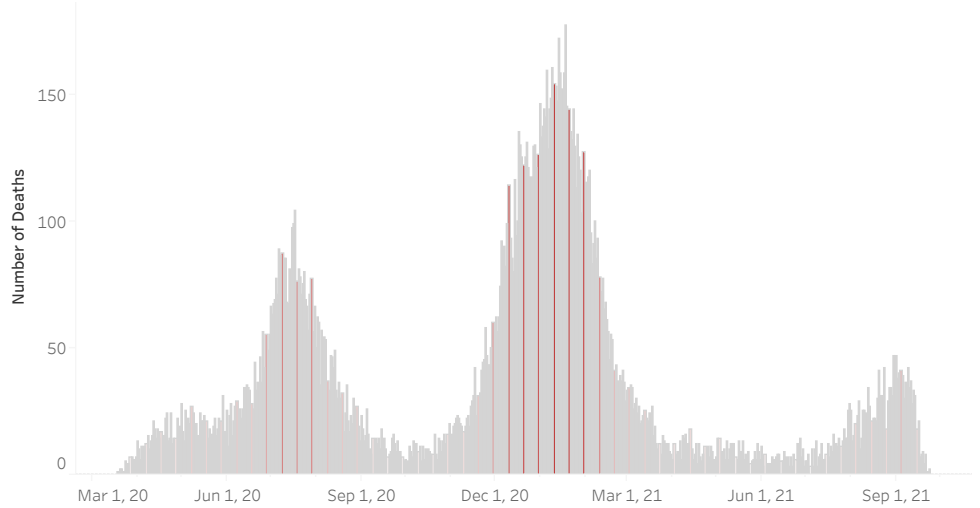

COVID-19 Deaths (total)

19,812

New COVID-19 Deaths Reported Today

6

Hover over the icon to get more information on the data in this dashboard.

COVID-19 Deaths by County

Data will not be shown for counties with fewer than three deaths.

COVID-19 Deaths by Date of Death

Recent deaths may not be reported yet. Cases missing the date of death are excluded from the graph above, but are included in all other numbers.

COVID-19 Deaths by Gender