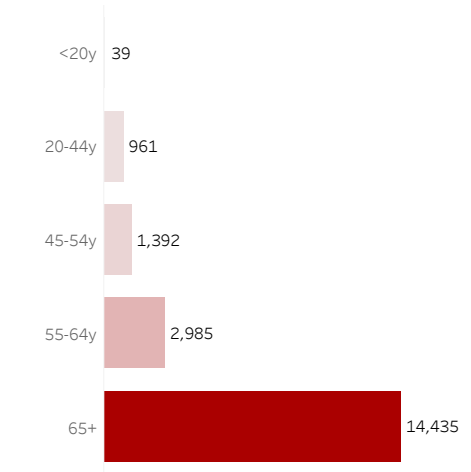

COVID-19 Deaths (total)

19,812

New COVID-19 Deaths Reported Today

6

Hover over the icon to get more information on the data in this dashboard.

COVID-19 Deaths by County

Data will not be shown for counties with fewer than three deaths.

COVID-19 Deaths by Date of Death

Recent deaths may not be reported yet. Cases missing the date of death are excluded from the graph above, but are included in all other numbers.

COVID-19 Deaths by Gender

COVID-19 Deaths by Age Group

COVID-19 Deaths by Race/Ethnicity

Date Updated: 9/26/2021