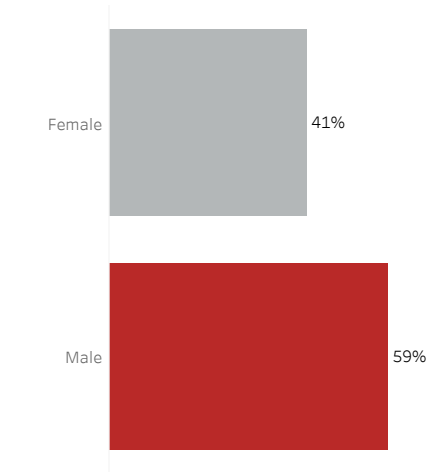

COVID-19 Deaths by Gender