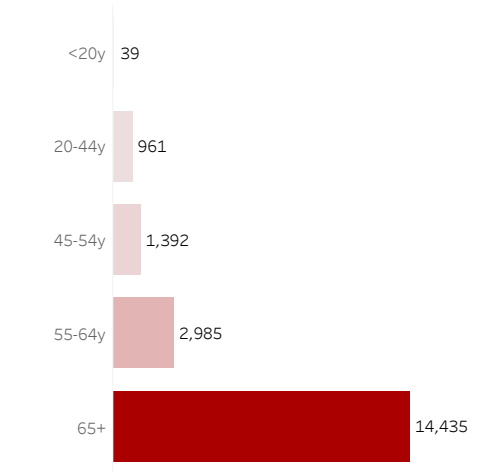

COVID-19 Deaths (total)

19,812

New COVID-19 Deaths Reported Today

6

Hover over the icon to get more information on the data in this dashboard.

COVID-19 Deaths by County

Data will not be shown for counties with fewer than three deaths.

COVID-19 Deaths by Date of Death

Recent deaths may not be reported yet. Cases missing the date of death are excluded from the graph above, but are included in all other numbers.

COVID-19 Deaths by Gender

COVID-19 Deaths by Age Group

COVID-19 Deaths by Race/Ethnicity

Date Updated: 9/26/2021