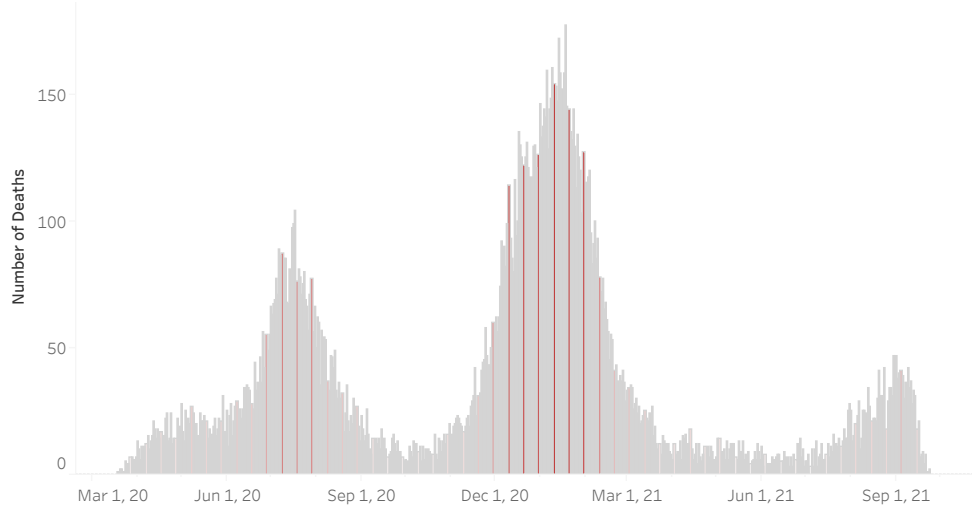

COVID-19 Deaths by Date of Death

Recent deaths may not be reported yet. Cases missing the date of death are excluded from the graph above, but are included in all other numbers.