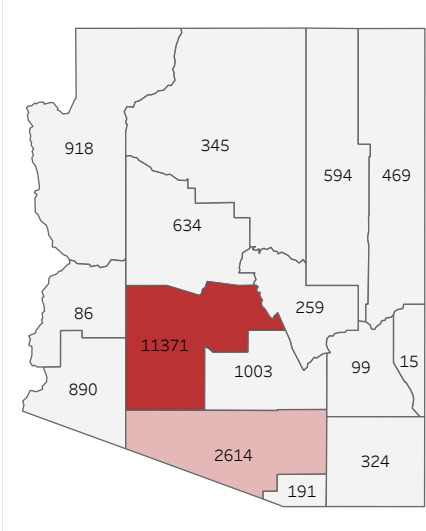

COVID-19 Deaths (total)

19,812

New COVID-19 Deaths Reported Today

0

Hover over the icon to get more information on the data in this dashboard.

COVID-19 Deaths by County

Data will not be shown for counties with fewer than three deaths.

COVID-19 Deaths by Date of Death

Recent deaths may not be reported yet. Cases missing the date of death are excluded from the graph above, but are included in all other numbers.

COVID-19 Deaths by Gender

COVID-19 Deaths by Age Group

COVID-19 Deaths by Race/Ethnicity

Date Updated: 9/27/2021