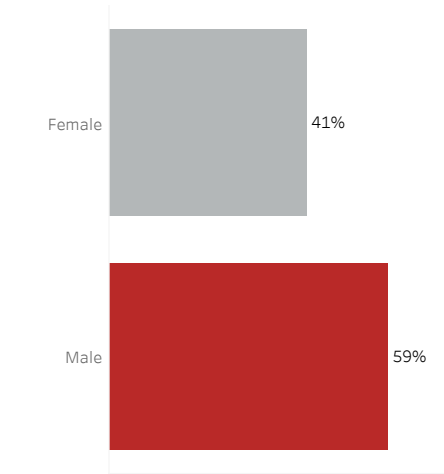

COVID-19 Deaths by Gender