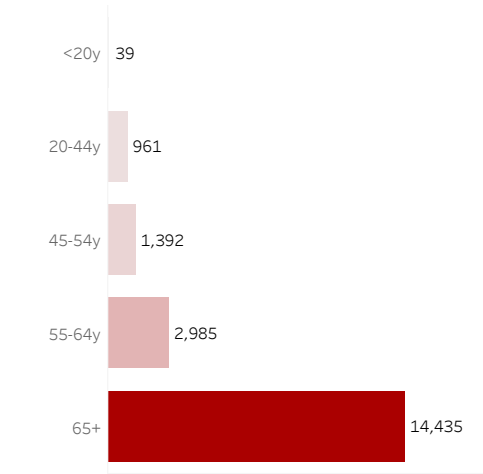

COVID-19 Deaths (total)

19,812

New COVID-19 Deaths Reported Today

0

Hover over the icon to get more information on the data in this dashboard.

COVID-19 Deaths by County

Data will not be shown for counties with fewer than three deaths.

COVID-19 Deaths by Date of Death

Recent deaths may not be reported yet. Cases missing the date of death are excluded from the graph above, but are included in all other numbers.

COVID-19 Deaths by Gender

COVID-19 Deaths by Age Group

COVID-19 Deaths by Race/Ethnicity

Date Updated: 9/27/2021