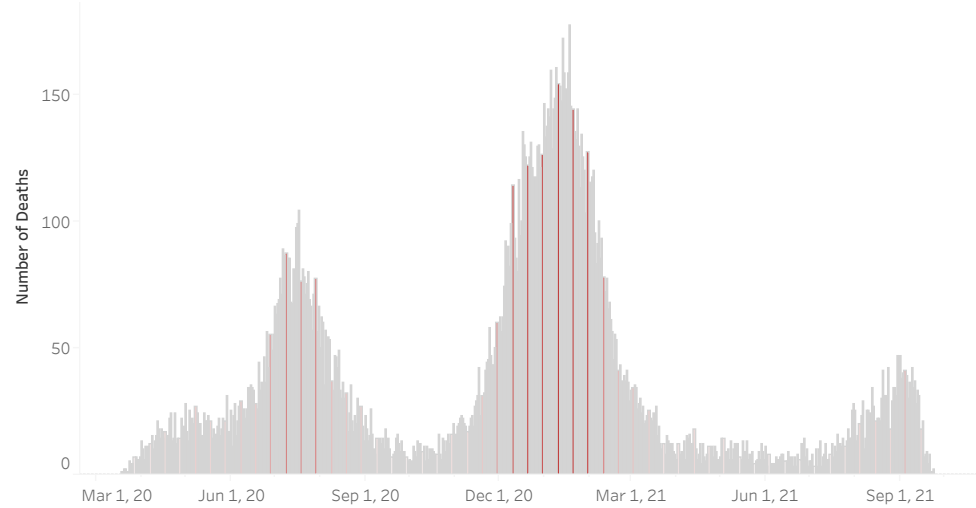

COVID-19 Deaths (total)

19,812

New COVID-19 Deaths Reported Today

0

Hover over the icon to get more information on the data in this dashboard.

COVID-19 Deaths by County

Data will not be shown for counties with fewer than three deaths.

COVID-19 Deaths by Date of Death

Recent deaths may not be reported yet. Cases missing the date of death are excluded from the graph above, but are included in all other numbers.

COVID-19 Deaths by Gender