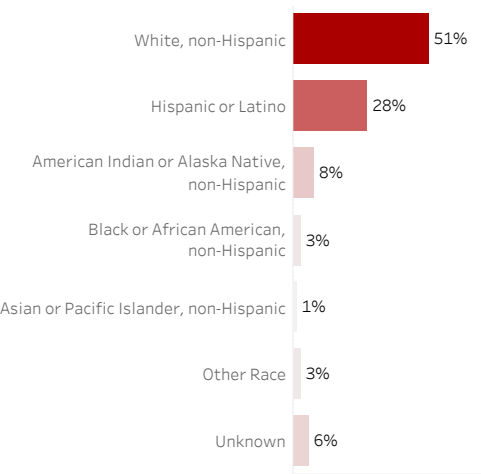

COVID-19 Deaths by Date of Death

Recent deaths may not be reported yet. Cases missing the date of death are excluded from the graph above, but are included in all other numbers.

COVID-19 Deaths by Gender

COVID-19 Deaths by Age Group

COVID-19 Deaths by Race/Ethnicity

Date Updated: 9/27/2021