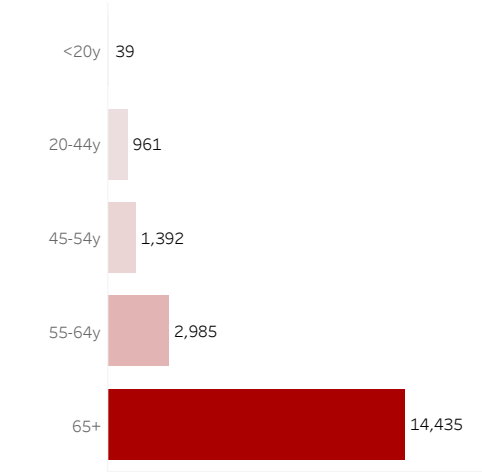

Hover over the icon to get more information on the data in this dashboard.

COVID-19 Deaths by County

Data will not be shown for counties with fewer than three deaths.

COVID-19 Deaths by Date of Death

Recent deaths may not be reported yet. Cases missing the date of death are excluded from the graph above, but are included in all other numbers.

COVID-19 Deaths by Gender

COVID-19 Deaths by Age Group

COVID-19 Deaths by Race/Ethnicity

Date Updated: 9/27/2021