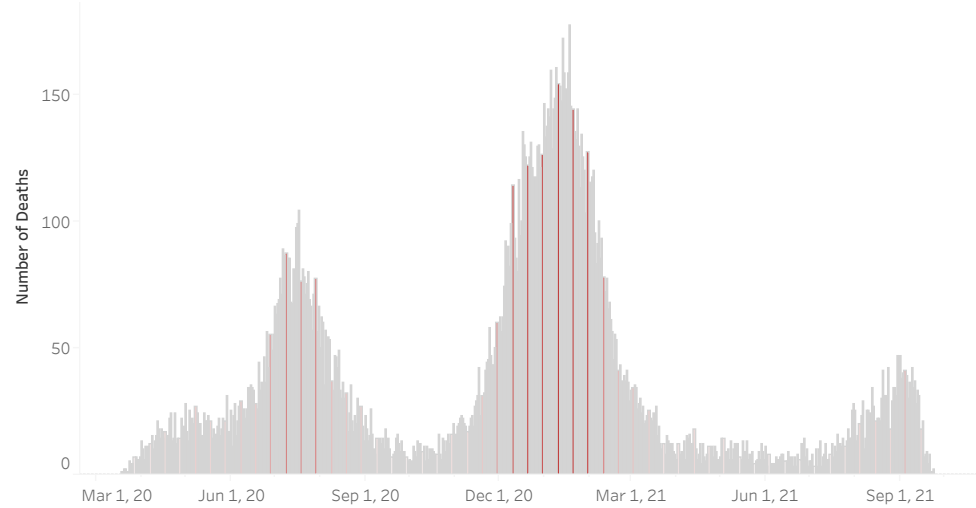

Hover over the icon to get more information on the data in this dashboard.

COVID-19 Deaths by County

Data will not be shown for counties with fewer than three deaths.

COVID-19 Deaths by Date of Death

Recent deaths may not be reported yet. Cases missing the date of death are excluded from the graph above, but are included in all other numbers.

COVID-19 Deaths by Gender

COVID-19 Deaths by Age Group

COVID-19 Deaths by Race/Ethnicity

Date Updated: 9/27/2021