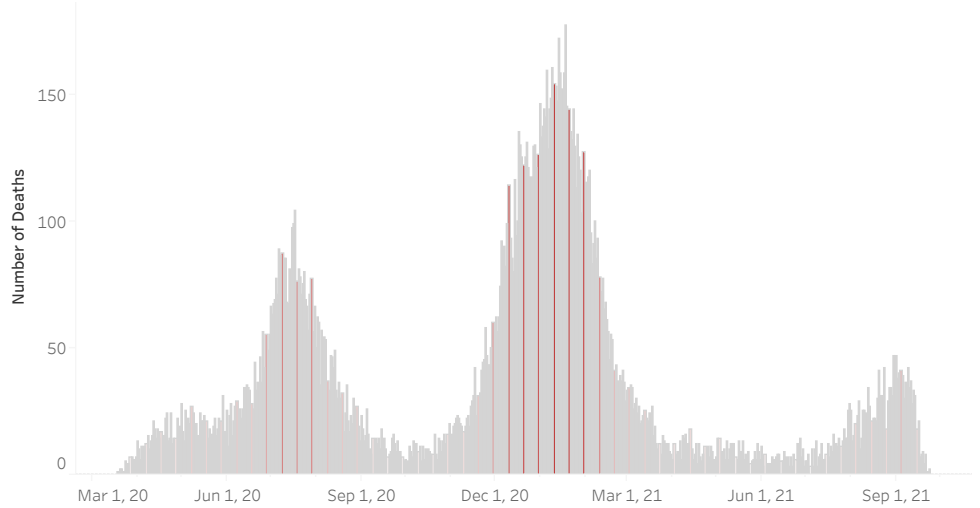

COVID-19 Deaths (total)

19,812

New COVID-19 Deaths Reported Today

0

Hover over the icon to get more information on the data in this dashboard.

COVID-19 Deaths by County

Data will not be shown for counties with fewer than three deaths.

COVID-19 Deaths by Date of Death

Recent deaths may not be reported yet. Cases missing the date of death are excluded from the graph above, but are included in all other numbers.

COVID-19 Deaths by Gender