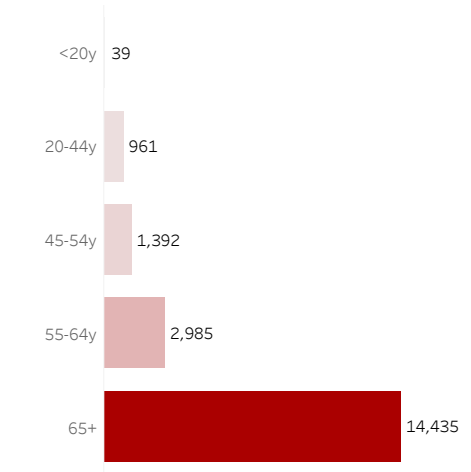

COVID-19 Deaths (total)

19,812

New COVID-19 Deaths Reported Today

0

Hover over the icon to get more information on the data in this dashboard.

COVID-19 Deaths by County

Data will not be shown for counties with fewer than three deaths.

COVID-19 Deaths by Date of Death

Recent deaths may not be reported yet. Cases missing the date of death are excluded from the graph above, but are included in all other numbers.

COVID-19 Deaths by Gender

COVID-19 Deaths by Age Group

COVID-19 Deaths by Race/Ethnicity

Date Updated: 9/27/2021