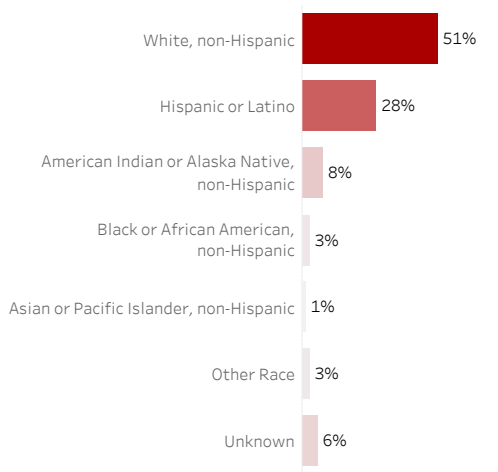

COVID-19 Deaths by Date of Death

Recent deaths may not be reported yet. Cases missing the date of death are excluded from the graph above, but are included in all other numbers.

COVID-19 Deaths by Gender

COVID-19 Deaths by Age Group

COVID-19 Deaths by Race/Ethnicity

Date Updated: 9/27/2021