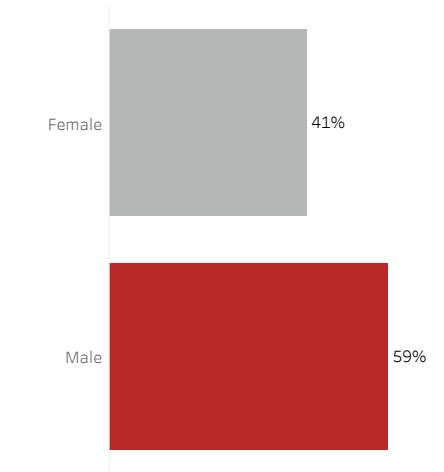

COVID-19 Deaths by Gender