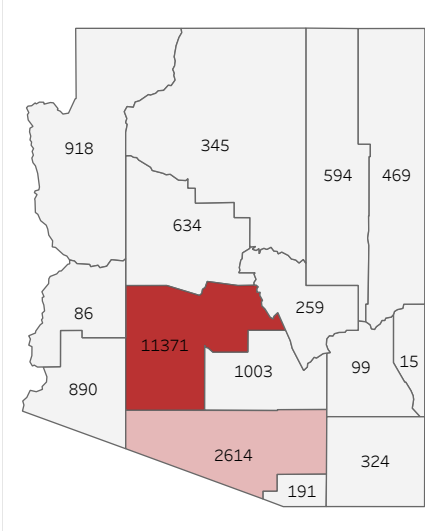

COVID-19 Deaths (total)

19,812

New COVID-19 Deaths Reported Today

0

Hover over the icon to get more information on the data in this dashboard.

COVID-19 Deaths by County

Data will not be shown for counties with fewer than three deaths.

COVID-19 Deaths by Date of Death

Recent deaths may not be reported yet. Cases missing the date of death are excluded from the graph above, but are included in all other numbers.

COVID-19 Deaths by Gender

COVID-19 Deaths by Age Group

COVID-19 Deaths by Race/Ethnicity

Date Updated: 9/27/2021