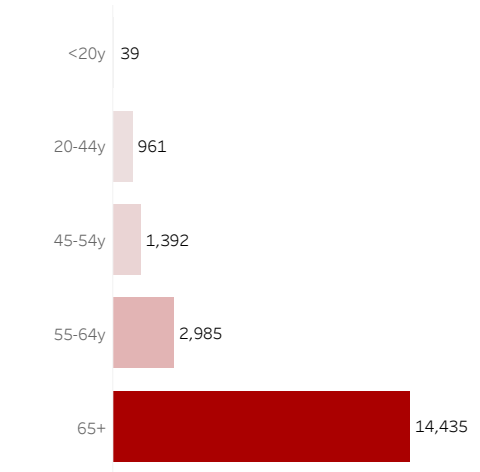

COVID-19 Deaths (total)

19,812

New COVID-19 Deaths Reported Today

0

Hover over the icon to get more information on the data in this dashboard.

COVID-19 Deaths by County

Data will not be shown for counties with fewer than three deaths.

COVID-19 Deaths by Date of Death

Recent deaths may not be reported yet. Cases missing the date of death are excluded from the graph above, but are included in all other numbers.

COVID-19 Deaths by Gender

COVID-19 Deaths by Age Group

COVID-19 Deaths by Race/Ethnicity

Date Updated: 9/27/2021