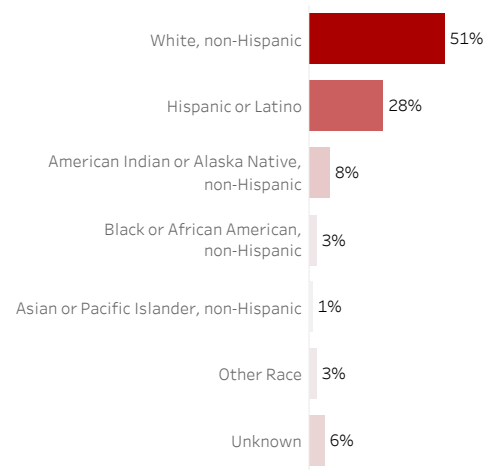

COVID-19 Deaths by Date of Death

Recent deaths may not be reported yet. Cases missing the date of death are excluded from the graph above, but are included in all other numbers.

COVID-19 Deaths by Gender

COVID-19 Deaths by Age Group

COVID-19 Deaths by Race/Ethnicity

Date Updated: 9/28/2021