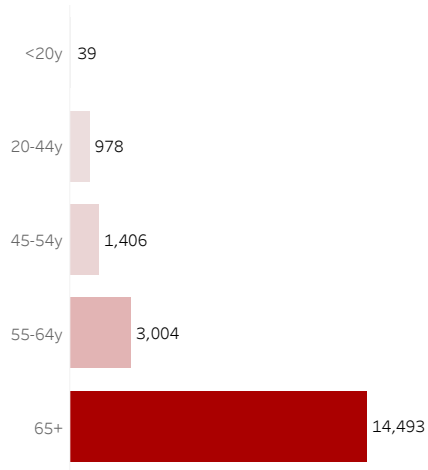

COVID-19 Deaths (total)

19,920

New COVID-19 Deaths Reported Today

108

Hover over the icon to get more information on the data in this dashboard.

COVID-19 Deaths by County

Data will not be shown for counties with fewer than three deaths.

COVID-19 Deaths by Date of Death

Recent deaths may not be reported yet. Cases missing the date of death are excluded from the graph above, but are included in all other numbers.

COVID-19 Deaths by Gender

COVID-19 Deaths by Age Group

COVID-19 Deaths by Race/Ethnicity

Date Updated: 9/28/2021