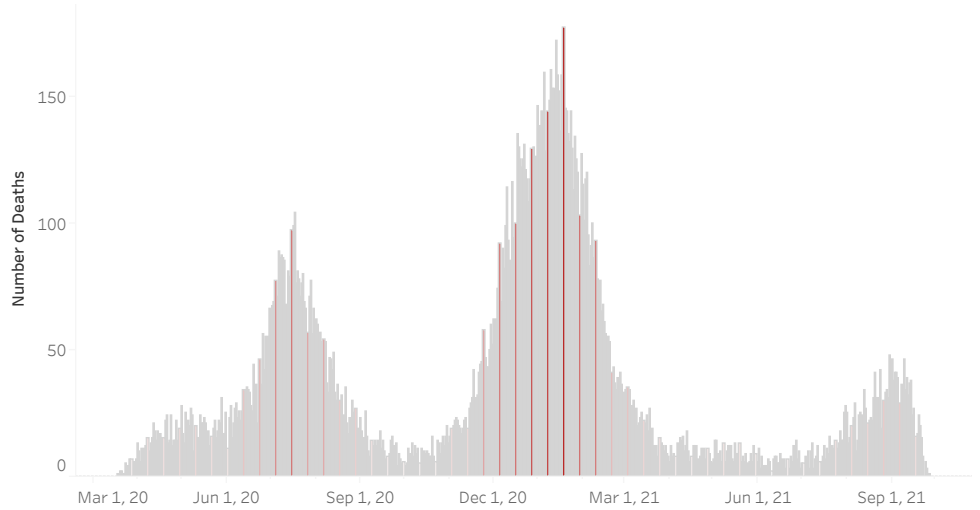

COVID-19 Deaths by Date of Death

Recent deaths may not be reported yet. Cases missing the date of death are excluded from the graph above, but are included in all other numbers.