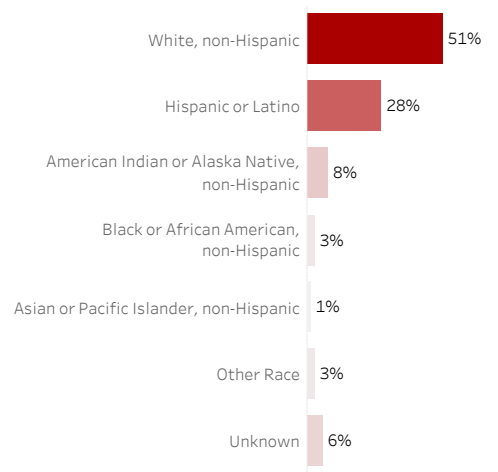

COVID-19 Deaths by Date of Death

Recent deaths may not be reported yet. Cases missing the date of death are excluded from the graph above, but are included in all other numbers.

COVID-19 Deaths by Gender

COVID-19 Deaths by Age Group

COVID-19 Deaths by Race/Ethnicity

Date Updated: 9/28/2021