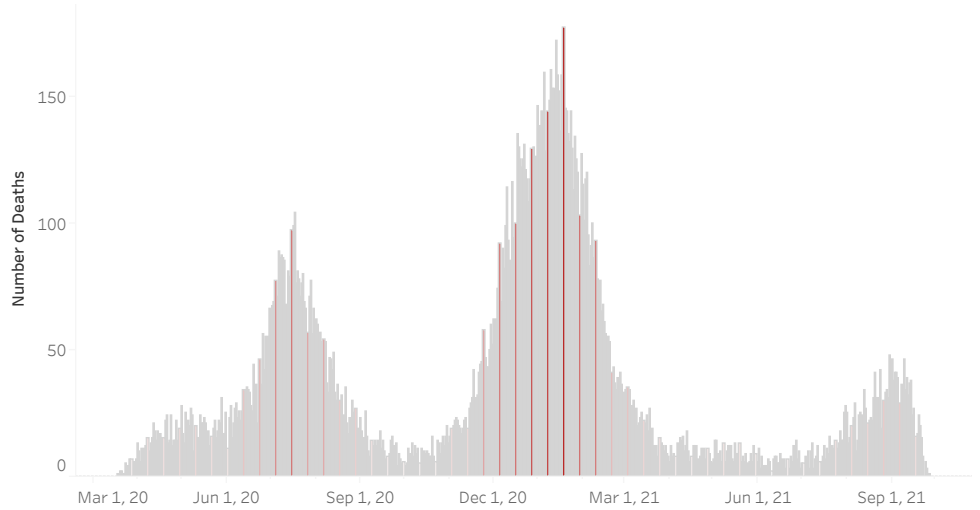

COVID-19 Deaths (total)

19,920

New COVID-19 Deaths Reported Today

108

Hover over the icon to get more information on the data in this dashboard.

COVID-19 Deaths by County

Data will not be shown for counties with fewer than three deaths.

COVID-19 Deaths by Date of Death

Recent deaths may not be reported yet. Cases missing the date of death are excluded from the graph above, but are included in all other numbers.

COVID-19 Deaths by Gender