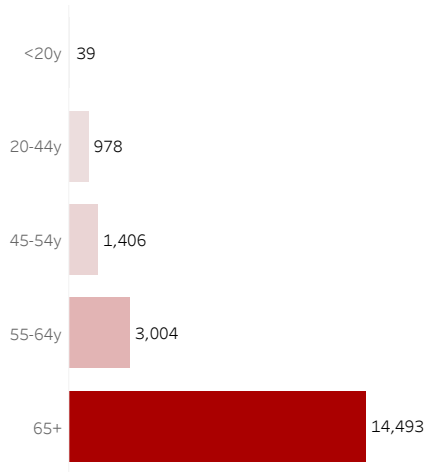

COVID-19 Deaths (total)

19,920

New COVID-19 Deaths Reported Today

108

Hover over the icon to get more information on the data in this dashboard.

COVID-19 Deaths by County

Data will not be shown for counties with fewer than three deaths.

COVID-19 Deaths by Date of Death

Recent deaths may not be reported yet. Cases missing the date of death are excluded from the graph above, but are included in all other numbers.

COVID-19 Deaths by Gender

COVID-19 Deaths by Age Group

COVID-19 Deaths by Race/Ethnicity

Date Updated: 9/28/2021