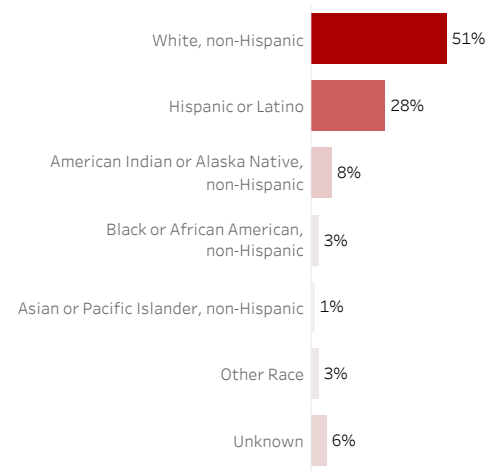

COVID-19 Deaths by Date of Death

Recent deaths may not be reported yet. Cases missing the date of death are excluded from the graph above, but are included in all other numbers.

COVID-19 Deaths by Gender

COVID-19 Deaths by Age Group

COVID-19 Deaths by Race/Ethnicity

Date Updated: 9/28/2021