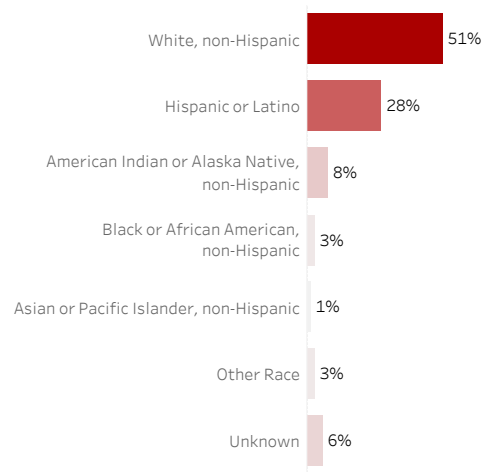

COVID-19 Deaths by Date of Death

Recent deaths may not be reported yet. Cases missing the date of death are excluded from the graph above, but are included in all other numbers.

COVID-19 Deaths by Gender

COVID-19 Deaths by Age Group

COVID-19 Deaths by Race/Ethnicity

Date Updated: 9/28/2021