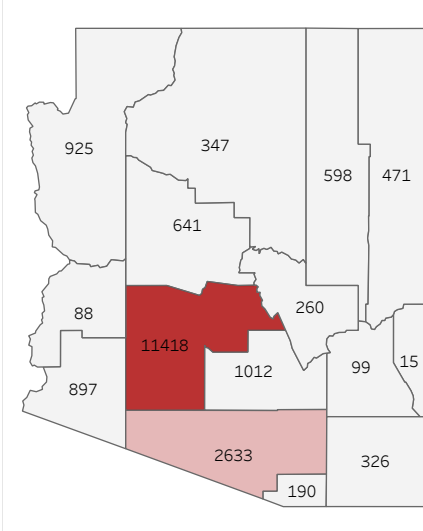

COVID-19 Deaths (total)

19,920

New COVID-19 Deaths Reported Today

108

Hover over the icon to get more information on the data in this dashboard.

COVID-19 Deaths by County

Data will not be shown for counties with fewer than three deaths.

COVID-19 Deaths by Date of Death

Recent deaths may not be reported yet. Cases missing the date of death are excluded from the graph above, but are included in all other numbers.

COVID-19 Deaths by Gender