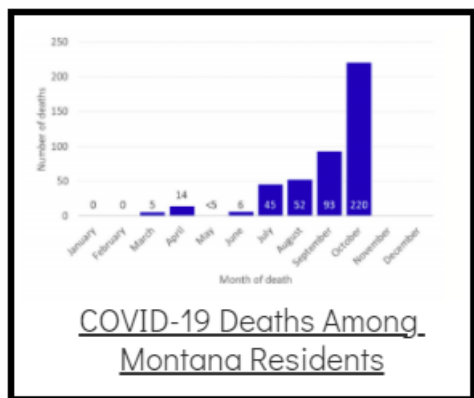

Coronavirus Disease 2019 (COVID-19)

Each detailed report below addresses COVID activity in a specific setting.

Additional Reports on COVID-19 Mortality:

COVID-19 Cases in Montana	
Total Number of Cases	93246
Confirmed Cases	91133
Probable Cases	2113
Number of Deaths	1227

Demographic Tables for
Montana COVID-19 Cases

Updated daily

COVID-19 Cases in Montana
Total Number of Cases
- Number of Deaths

93,246
1,227

** Tables and charts are updated by 11 am every morning.*

View your county's test positivity rate at the [Center for Medicare and Medicaid Services' \(CMS\) webpage](#).