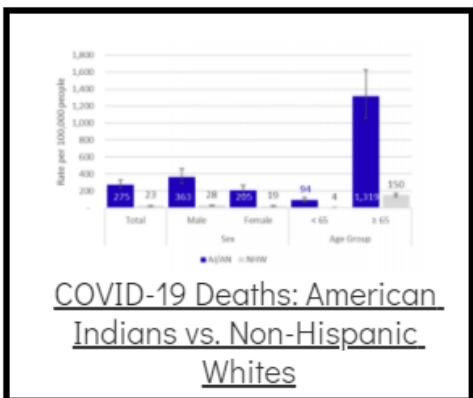

Coronavirus Disease 2019 (COVID-19)

Each detailed report below addresses COVID activity in a specific setting.

Additional Reports on COVID-19 Mortality:

COVID-19 Cases in Montana	
Total Number of Cases	93246
Confirmed Cases	91133
Probable Cases	2113
Number of Deaths	1227