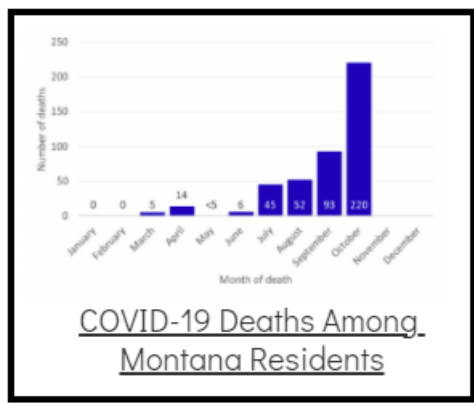

Coronavirus Disease 2019 (COVID-19)

Each detailed report below addresses COVID activity in a specific setting.

Additional Reports on COVID-19 Mortality:

COVID-19 Cases in Montana	
Total Number of Cases	93246
Confirmed Cases	91133
Probable Cases	2113
Number of Deaths	1227

Demographic Tables for
Montana COVID-19 Cases

Updated daily

COVID-19 Cases in Montana
Total Number of Cases
- Number of Deaths

93,246
1,227

** Tables and charts are updated by 11 am every morning.*

View your county's test positivity rate at the [Center for Medicare and Medicaid Services' \(CMS\) webpage](#).