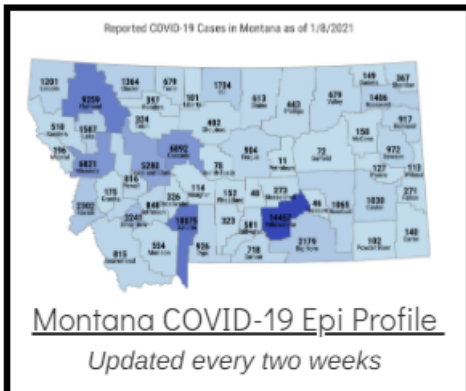

Coronavirus Disease 2019 (COVID-19)

Each detailed report below addresses COVID activity in a specific setting.

Additional Reports on COVID-19 Mortality:

COVID-19 Cases in Montana	
Total Number of Cases	93246
Confirmed Cases	91133
Probable Cases	2113
Number of Deaths	1227

Demographic Tables for
Montana COVID-19 Cases

Updated daily

COVID-19 Cases in Montana
Total Number of Cases
- Number of Deaths

93,246
1,227

** Tables and charts are updated by 11 am every morning.*

View your county's test positivity rate at the [Center for Medicare and Medicaid Services' \(CMS\) webpage](#).