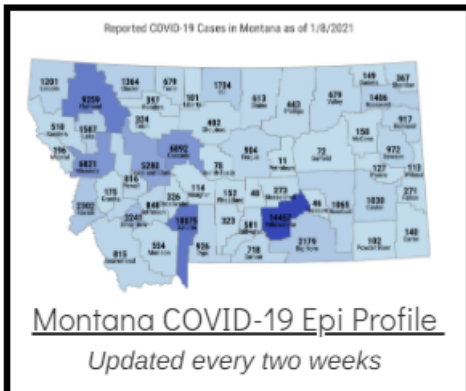

Coronavirus Disease 2019 (COVID-19)

Each detailed report below addresses COVID activity in a specific setting.

Additional Reports on COVID-19 Mortality:

COVID-19 Cases in Montana	
Total Number of Cases	93246
Confirmed Cases	91133
Probable Cases	2113
Number of Deaths	1227

Demographic Tables for
Montana COVID-19 Cases

Updated daily

COVID-19 Cases in Montana
 Total Number of Cases
 - Number of Deaths

93,762
 1,232

** Tables and charts are updated by 11 am every morning.*

View your county's test positivity rate at the [Center for Medicare and Medicaid Services' \(CMS\) webpage](#).