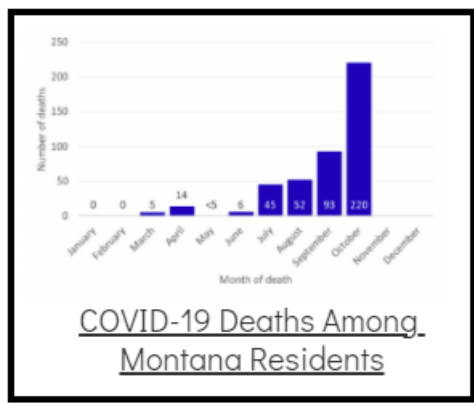

Coronavirus Disease 2019 (COVID-19)

Each detailed report below addresses COVID activity in a specific setting.

Additional Reports on COVID-19 Mortality:

COVID-19 Cases in Montana	
Total Number of Cases	93246
Confirmed Cases	91133
Probable Cases	2113
Number of Deaths	1227

Demographic Tables for
Montana COVID-19 Cases

Updated daily

COVID-19 Cases in Montana
 Total Number of Cases
 - Number of Deaths

93,762
 1,232

** Tables and charts are updated by 11 am every morning.*

View your county's test positivity rate at the [Center for Medicare and Medicaid Services' \(CMS\) webpage](#).