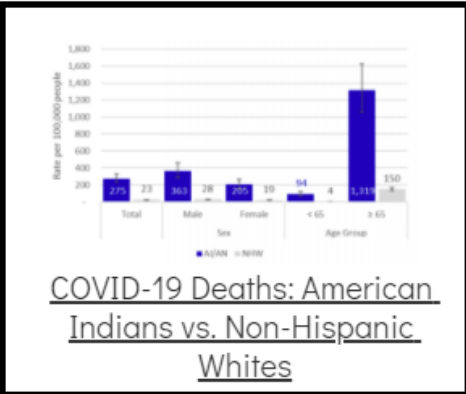

Coronavirus Disease 2019 (COVID-19)

Each detailed report below addresses COVID activity in a specific setting.

Additional Reports on COVID-19 Mortality:

COVID-19 Cases in Montana	
Total Number of Cases	93246
Confirmed Cases	91133
Probable Cases	2113
Number of Deaths	1227