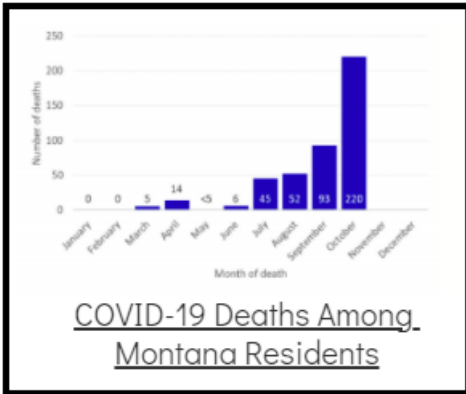

Coronavirus Disease 2019 (COVID-19)

Each detailed report below addresses COVID activity in a specific setting.

Additional Reports on COVID-19 Mortality:

COVID-19 Cases in Montana	
Total Number of Cases	93246
Confirmed Cases	91133
Probable Cases	2113
Number of Deaths	1227

Demographic Tables for
Montana COVID-19 Cases

Updated daily

COVID-19 Cases in Montana
 Total Number of Cases
 - Number of Deaths

93,762
 1,232

** Tables and charts are updated by 11 am every morning.*

View your county's test positivity rate at the [Center for Medicare and Medicaid Services' \(CMS\) webpage](#).