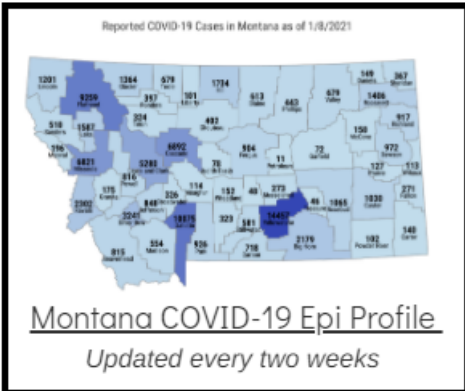

Coronavirus Disease 2019 (COVID-19)

Each detailed report below addresses COVID activity in a specific setting.

Additional Reports on COVID-19 Mortality:

COVID-19 Cases in Montana	
Total Number of Cases	93246
Confirmed Cases	91133
Probable Cases	2113
Number of Deaths	1227

Demographic Tables for
Montana COVID-19 Cases

Updated daily

COVID-19 Cases in Montana
 Total Number of Cases
 - Number of Deaths

93,762
 1,232

** Tables and charts are updated by 11 am every morning.*

View your county's test positivity rate at the [Center for Medicare and Medicaid Services' \(CMS\) webpage](#).