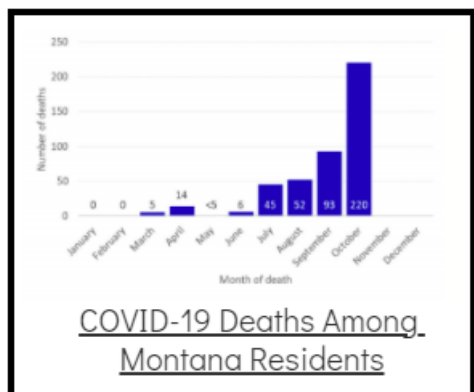

Coronavirus Disease 2019 (COVID-19)

Each detailed report below addresses COVID activity in a specific setting.

Additional Reports on COVID-19 Mortality:

COVID-19 Cases in Montana	
Total Number of Cases	93246
Confirmed Cases	91133
Probable Cases	2113
Number of Deaths	1227

Demographic Tables for
Montana COVID-19 Cases

Updated daily

COVID-19 Cases in Montana
Total Number of Cases
- Number of Deaths

93,949
1,233

** Tables and charts are updated by 11 am every morning.*

View your county's test positivity rate at the [Center for Medicare and Medicaid Services' \(CMS\) webpage](#).