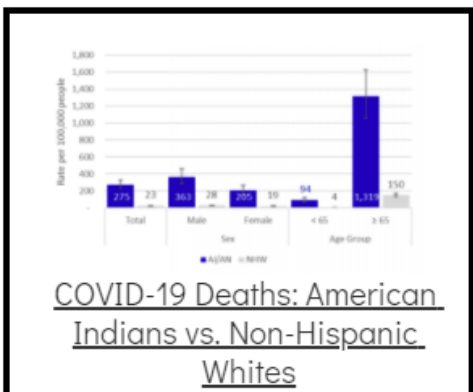

Coronavirus Disease 2019 (COVID-19)

Each detailed report below addresses COVID activity in a specific setting.

Additional Reports on COVID-19 Mortality:

COVID-19 Cases in Montana	
Total Number of Cases	93246
Confirmed Cases	91133
Probable Cases	2113
Number of Deaths	1227