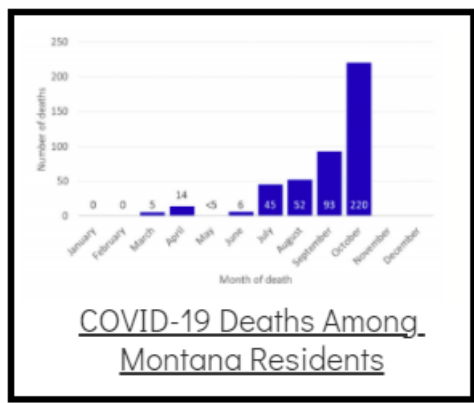

Coronavirus Disease 2019 (COVID-19)

Each detailed report below addresses COVID activity in a specific setting.

Additional Reports on COVID-19 Mortality:

COVID-19 Cases in Montana	
Total Number of Cases	93246
Confirmed Cases	91133
Probable Cases	2113
Number of Deaths	1227

Demographic Tables for
Montana COVID-19 Cases

Updated daily

COVID-19 Cases in Montana
Total Number of Cases
- Number of Deaths

94,070
1,234

** Tables and charts are updated by 11 am every morning.*

View your county's test positivity rate at the [Center for Medicare and Medicaid Services' \(CMS\) webpage](#).