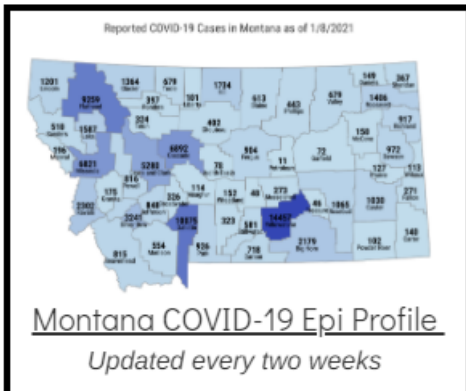

Coronavirus Disease 2019 (COVID-19)

Each detailed report below addresses COVID activity in a specific setting.

Additional Reports on COVID-19 Mortality:

COVID-19 Cases in Montana	
Total Number of Cases	93246
Confirmed Cases	91133
Probable Cases	2113
Number of Deaths	1227

Demographic Tables for
Montana COVID-19 Cases

Updated daily

COVID-19 Cases in Montana
Total Number of Cases
- Number of Deaths

94,070
1,234

** Tables and charts are updated by 11 am every morning.*

View your county's test positivity rate at the [Center for Medicare and Medicaid Services' \(CMS\) webpage](#).