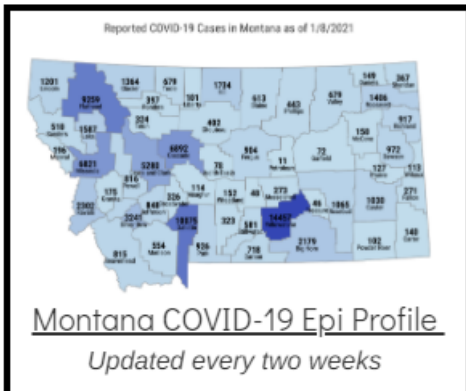

Coronavirus Disease 2019 (COVID-19)

Each detailed report below addresses COVID activity in a specific setting.

Additional Reports on COVID-19 Mortality:

COVID-19 Cases in Montana	
Total Number of Cases	93246
Confirmed Cases	91133
Probable Cases	2113
Number of Deaths	1227

Demographic Tables for
Montana COVID-19 Cases

Updated daily

COVID-19 Cases in Montana
 Total Number of Cases
 - Number of Deaths

94,070
 1,234

** Tables and charts are updated by 11 am every morning.*

View your county's test positivity rate at the [Center for Medicare and Medicaid Services' \(CMS\) webpage](#).