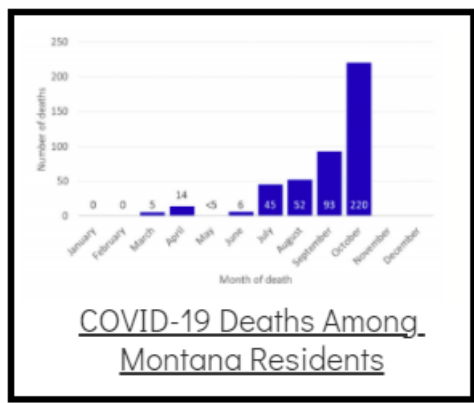

Coronavirus Disease 2019 (COVID-19)

Each detailed report below addresses COVID activity in a specific setting.

Additional Reports on COVID-19 Mortality:

COVID-19 Cases in Montana	
Total Number of Cases	93246
Confirmed Cases	91133
Probable Cases	2113
Number of Deaths	1227

Demographic Tables for
Montana COVID-19 Cases

Updated daily

COVID-19 Cases in Montana
 Total Number of Cases
 - Number of Deaths

94,070
 1,234

** Tables and charts are updated by 11 am every morning.*

View your county's test positivity rate at the [Center for Medicare and Medicaid Services' \(CMS\) webpage](#).