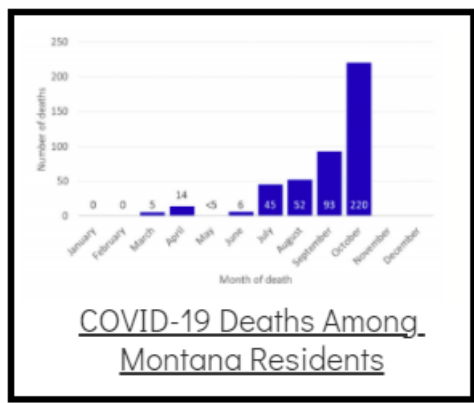

Coronavirus Disease 2019 (COVID-19)

Each detailed report below addresses COVID activity in a specific setting.

Additional Reports on COVID-19 Mortality:

COVID-19 Cases in Montana	
Total Number of Cases	93246
Confirmed Cases	91133
Probable Cases	2113
Number of Deaths	1227

Demographic Tables for
Montana COVID-19 Cases

Updated daily

COVID-19 Cases in Montana
 Total Number of Cases
 - Number of Deaths

94,384
 1,249

** Tables and charts are updated by 11 am every morning.*

View your county's test positivity rate at the [Center for Medicare and Medicaid Services' \(CMS\) webpage](#).