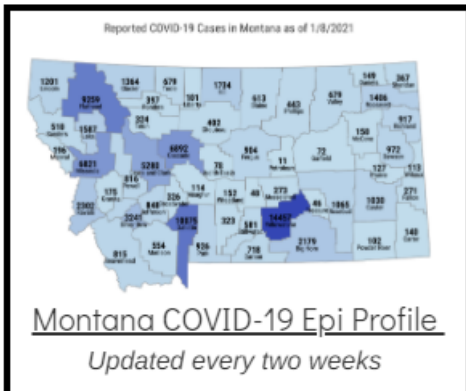

Coronavirus Disease 2019 (COVID-19)

Each detailed report below addresses COVID activity in a specific setting.

Additional Reports on COVID-19 Mortality:

COVID-19 Cases in Montana	
Total Number of Cases	93246
Confirmed Cases	91133
Probable Cases	2113
Number of Deaths	1227

Demographic Tables for
Montana COVID-19 Cases

Updated daily

COVID-19 Cases in Montana
 Total Number of Cases
 - Number of Deaths

94,384
 1,249

** Tables and charts are updated by 11 am every morning.*

View your county's test positivity rate at the [Center for Medicare and Medicaid Services' \(CMS\) webpage](#).