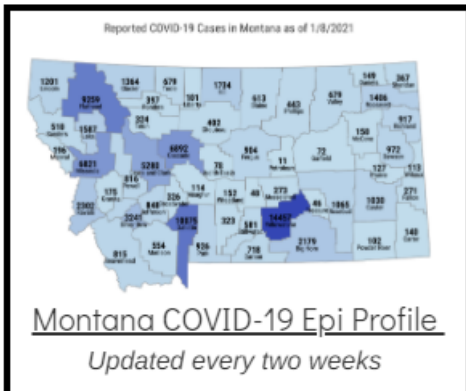

Coronavirus Disease 2019 (COVID-19)

Each detailed report below addresses COVID activity in a specific setting.

Additional Reports on COVID-19 Mortality:

COVID-19 Cases in Montana	
Total Number of Cases	93246
Confirmed Cases	91133
Probable Cases	2113
Number of Deaths	1227

Demographic Tables for
Montana COVID-19 Cases

Updated daily

COVID-19 Cases in Montana
Total Number of Cases
- Number of Deaths

94,384
1,249

** Tables and charts are updated by 11 am every morning.*

View your county's test positivity rate at the [Center for Medicare and Medicaid Services' \(CMS\) webpage](#).