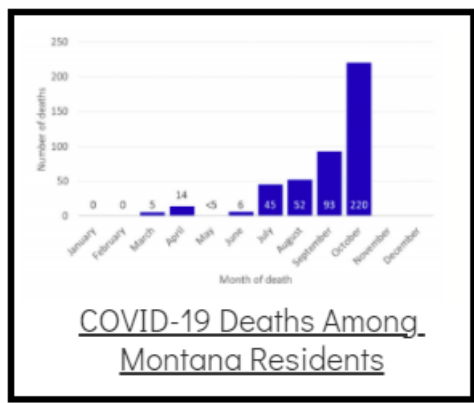

Coronavirus Disease 2019 (COVID-19)

Each detailed report below addresses COVID activity in a specific setting.

Additional Reports on COVID-19 Mortality:

COVID-19 Cases in Montana	
Total Number of Cases	93246
Confirmed Cases	91133
Probable Cases	2113
Number of Deaths	1227

Demographic Tables for
Montana COVID-19 Cases

Updated daily

COVID-19 Cases in Montana
Total Number of Cases
- Number of Deaths

94,384
1,249

** Tables and charts are updated by 11 am every morning.*

View your county's test positivity rate at the [Center for Medicare and Medicaid Services' \(CMS\) webpage](#).