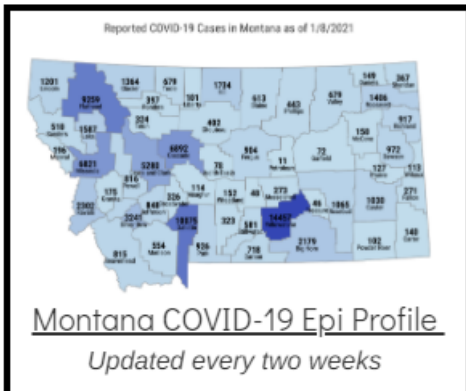

Coronavirus Disease 2019 (COVID-19)

Each detailed report below addresses COVID activity in a specific setting.

Additional Reports on COVID-19 Mortality:

COVID-19 Cases in Montana	
Total Number of Cases	93246
Confirmed Cases	91133
Probable Cases	2113
Number of Deaths	1227

Demographic Tables for
Montana COVID-19 Cases

Updated daily

COVID-19 Cases in Montana
Total Number of Cases
- Number of Deaths

94,810
1,303

** Tables and charts are updated by 11 am every morning.*

View your county's test positivity rate at the [Center for Medicare and Medicaid Services' \(CMS\) webpage](#).