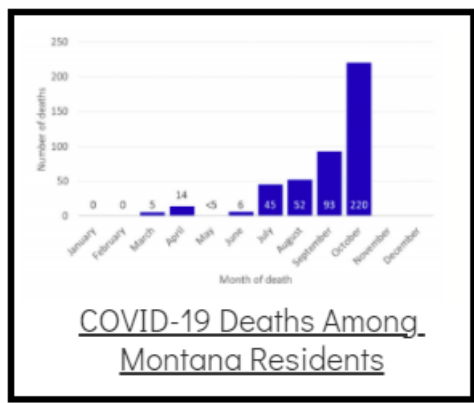

Coronavirus Disease 2019 (COVID-19)

Each detailed report below addresses COVID activity in a specific setting.

Additional Reports on COVID-19 Mortality:

COVID-19 Cases in Montana	
Total Number of Cases	93246
Confirmed Cases	91133
Probable Cases	2113
Number of Deaths	1227

Demographic Tables for
Montana COVID-19 Cases

Updated daily

COVID-19 Cases in Montana
Total Number of Cases
- Number of Deaths

94,810
1,303

** Tables and charts are updated by 11 am every morning.*

View your county's test positivity rate at the [Center for Medicare and Medicaid Services' \(CMS\) webpage](#).