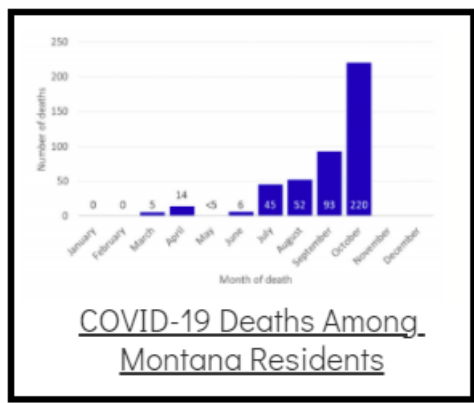

Coronavirus Disease 2019 (COVID-19)

Each detailed report below addresses COVID activity in a specific setting.

Additional Reports on COVID-19 Mortality:

COVID-19 Cases in Montana	
Total Number of Cases	93246
Confirmed Cases	91133
Probable Cases	2113
Number of Deaths	1227

Demographic Tables for
Montana COVID-19 Cases

Updated daily

COVID-19 Cases in Montana
Total Number of Cases
- Number of Deaths

95,111
1,308

** Tables and charts are updated by 11 am every morning.*

View your county's test positivity rate at the [Center for Medicare and Medicaid Services' \(CMS\) webpage](#).