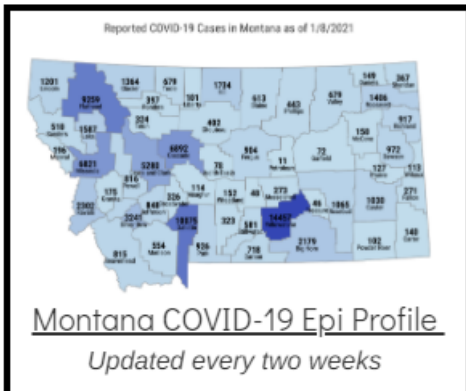

Coronavirus Disease 2019 (COVID-19)

Each detailed report below addresses COVID activity in a specific setting.

Additional Reports on COVID-19 Mortality:

COVID-19 Cases in Montana	
Total Number of Cases	93246
Confirmed Cases	91133
Probable Cases	2113
Number of Deaths	1227

Demographic Tables for
Montana COVID-19 Cases

Updated daily

COVID-19 Cases in Montana
Total Number of Cases
- Number of Deaths

95,111
1,308

** Tables and charts are updated by 11 am every morning.*

View your county's test positivity rate at the [Center for Medicare and Medicaid Services' \(CMS\) webpage](#).