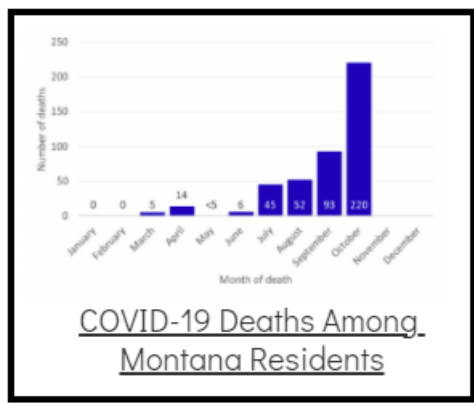

### Coronavirus Disease 2019 (COVID-19)

Each detailed report below addresses COVID activity in a specific setting.

### Additional Reports on COVID-19 Mortality:

COVID-19 Cases in Montana	
Total Number of Cases	93246
Confirmed Cases	91133
Probable Cases	2113
Number of Deaths	1227

Demographic Tables for  
Montana COVID-19 Cases