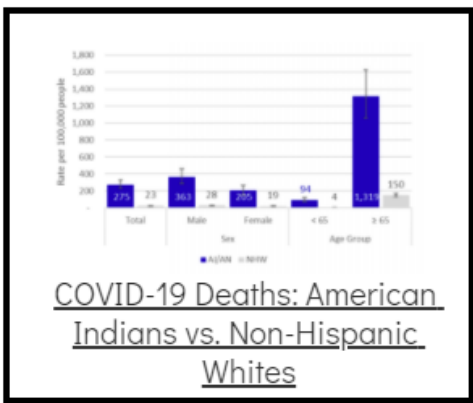

### Additional Reports on COVID-19 Mortality:

COVID-19 Cases in Montana	
Total Number of Cases	93246
Confirmed Cases	91133
Probable Cases	2113
Number of Deaths	1227

Demographic Tables for  
Montana COVID-19 Cases