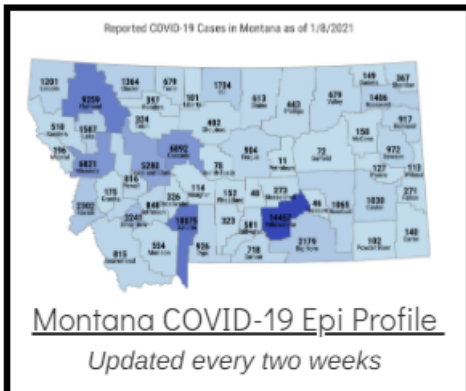

### Coronavirus Disease 2019 (COVID-19)

Each detailed report below addresses COVID activity in a specific setting.

### Additional Reports on COVID-19 Mortality:

COVID-19 Cases in Montana	
Total Number of Cases	93246
Confirmed Cases	91133
Probable Cases	2113
Number of Deaths	1227

Demographic Tables for  
Montana COVID-19 Cases